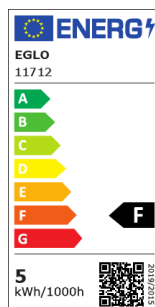

# 11712 LM\_LED\_GU10 - V1

COMMISSION DELEGATED REGULATION (EU) 2019/2015  
with regard to energy labelling of light sources

EGLO Leuchten GmbH, Heiligkreuz 22, 6136 Pill, AT