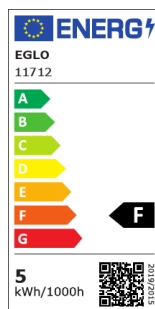

# 11712 LM\_LED\_GU10 - V1

COMMISSION DELEGATED REGULATION (EU) 2019/2015  
with regard to energy labelling of light sources

EGLO Leuchten GmbH, Heiligkreuz 22, 6136 Pill, AT

## General Information

Gaminio kodas	11712
Type	lemputė
šviesi spalva 1	WWNW
Šviestuvo tipas 1	LED
EAN/UPC	9002759117122
Lizdo tipas 1	GU10