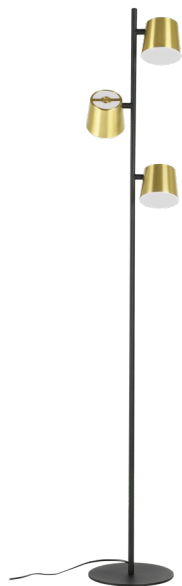

# 39987A ALTMIRA

## General Information

Material number	39987A
Type	floor light
Product segment	Indoor
Theme	Crystal & Design

## Dimensions

Article Height (in mm/in)	1585
Article Width (in mm/in)	240
Article Length (in mm/in)	265
Net Weight (in kg)	3.25
Base Diameter (in mm/in)	240

## Material & Colour

Enclosure Material	steel
Enclosure Colour	black, brass
Cable Colour	black
Glass/Shade Material	plastic
Glass/Shade Color	white