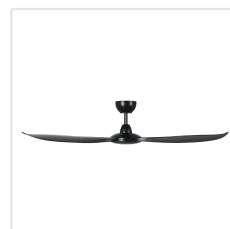

# 235500-6002A MISSION BAY

Contact | Support  
[eglo.com/en/eglo-worldwide](http://eglo.com/en/eglo-worldwide)

## Dimensions

|  |      |
|--|------|
| Article Diameter (in mm/in)                    | 1524 |
| Article Height (in mm/in)                      | 306  |
| Height - ceiling to bottom of blade (in mm/in) | 293  |
| Canopy Diameter (in mm/in)                     | 160  |

## Fan

|                        |   |
|------------------------|---|
| Motor Type             | DC  |
| Wattage                | 35  |
| Operation Voltage      | 120V,60Hz (A)   |
| Enclosure Colour       | matte black   |
| Enclosure Material     | ABS, UV Resistant   |
| Blade Colour (1)       | black matt  |
| Blade Material         | ABS   |
| Number of blades       | 3   |
| Blade Adjustment Angle | Variable  |
| Downrods optional      | 235997-1202A, 235997-1802A,<br>235997-2402A, 235997-3602A,<br>235997-4802A, 235997-6002A,<br>235997-7202A |