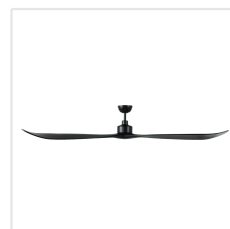

235400-8402A WESTERLY

Contact | Support
eglo.com/en/eglo-worldwide

General Information

Material number	235400-8402A
EAN/UPC	9008606302338

Dimensions

Article Diameter (in mm/in)	2134
Article Height (in mm/in)	386
Height - ceiling to bottom of blade (in mm/in)	379
Canopy Diameter (in mm/in)	168

Fan

Motor Type	DC
Wattage	46,2
Operation Voltage	120V,60Hz (A)
Enclosure Colour	black
Enclosure Material	steel
Blade Colour (1)	black
Blade Material	wood
Number of blades	3
Blade Adjustment Angle	Variable
Downrods optional	235997-1202A, 235997-1802A, 235997-2402A, 235997-3602A, 235997-4802A, 235997-6002A, 235997-7202A