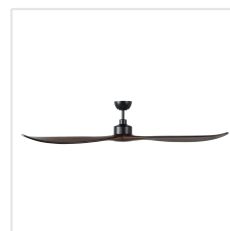

235400-7225A WESTERLY

Contact | Support
eglo.com/en/eglo-worldwide

General Information

Material number	235400-7225A
EAN/UPC	9008606302307

Dimensions

Article Diameter (in mm/in)	1829
Article Height (in mm/in)	382
Height - ceiling to bottom of blade (in mm/in)	382
Canopy Diameter (in mm/in)	168

Fan

Motor Type	DC
Wattage	38
Operation Voltage	120V,60Hz (A)
Enclosure Colour	black
Enclosure Material	steel
Blade Colour (1)	walnut
Blade Material	wood
Number of blades	3
Blade Adjustment Angle	Variable
Downrods optional	235997-1202A, 235997-1802A, 235997-2402A, 235997-3602A, 235997-4802A, 235997-6002A, 235997-7202A