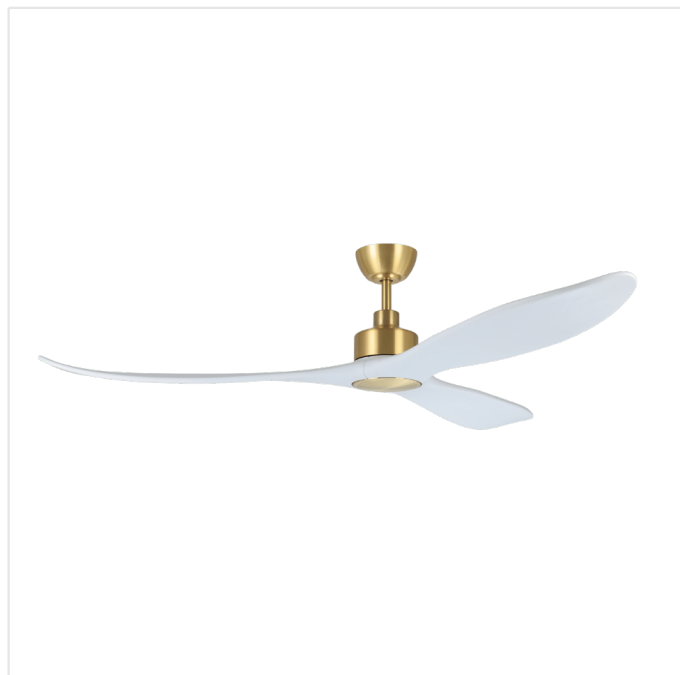

235400-7211A WESTERLY

Contact | Support
eglo.com/en/eglo-worldwide

General Information

Material number	235400-7211A
EAN/UPC	9008606302291

Dimensions

Article Diameter (in mm/in)	1829
Article Height (in mm/in)	382
Height - ceiling to bottom of blade (in mm/in)	382
Canopy Diameter (in mm/in)	168

Fan

Motor Type	DC
Wattage	38
Operation Voltage	120V,60Hz (A)
Enclosure Colour	matte brass
Enclosure Material	steel
Blade Colour (1)	white
Blade Material	wood
Number of blades	3
Blade Adjustment Angle	Variable
Downrods optional	235997-1218A, 235997-1818A, 235997-2418A, 235997-3618A, 235997-4818A, 235997-6018A, 235997-7218A

235400-7211A WESTERLY

Performance	1 (low)	2	3	4	5
Watts/Air Volume (1)	4.2	9.5	15	24	40
Turns per minute (1)	63	95	110	130	150
Air Movement m3/Hr (1)	6978	10784	12486		17027

Illuminant

Illuminant 1	Exclusive
Lamp socket 1	without lamp socket
Light adaptable	Yes
LED Kit optional	235400-LT11A