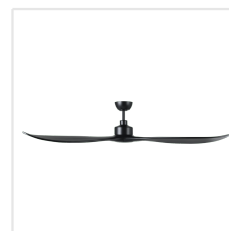

235400-7202A WESTERLY

Contact | Support
eglo.com/en/eglo-worldwide

General Information

Material number	235400-7202A
EAN/UPC	9008606302277

Dimensions

Article Diameter (in mm/in)	1829
Article Height (in mm/in)	382
Height - ceiling to bottom of blade (in mm/in)	382
Canopy Diameter (in mm/in)	168

Fan

Motor Type	DC
Wattage	38
Operation Voltage	120V,60Hz (A)
Enclosure Colour	black
Enclosure Material	steel
Blade Colour (1)	black
Blade Material	wood
Number of blades	3
Blade Adjustment Angle	Variable
Downrods optional	235997-1202A, 235997-1802A, 235997-2402A, 235997-3602A, 235997-4802A, 235997-6002A, 235997-7202A

235400-7202A WESTERLY

Performance	1 (low)	2	3	4	5
Watts/Air Volume (1)	4.2	9.5	15	24	40
Turns per minute (1)	63	95	110	130	150
Air Movement m3/Hr (1)	6978	10784	12486		17027

Illuminant

Illuminant 1	Exclusive
Lamp socket 1	without lamp socket
Light adaptable	Yes
LED Kit optional	235400-LT02A