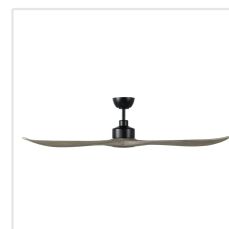

235400-6027A WESTERLY

Contact | Support
eglo.com/en/eglo-worldwide

General Information

Material number	235400-6027A
EAN/UPC	9008606302222

Dimensions

Article Diameter (in mm/in)	1524
Article Height (in mm/in)	386
Height - ceiling to bottom of blade (in mm/in)	372
Canopy Diameter (in mm/in)	168

Fan

Motor Type	DC
Wattage	31
Operation Voltage	120V,60Hz (A)
Enclosure Colour	black
Enclosure Material	steel
Blade Colour (1)	dark brown wood optics
Blade Material	wood
Number of blades	3
Blade Adjustment Angle	Variable
Downrods optional	235997-1202A, 235997-1802A, 235997-2402A, 235997-3602A, 235997-4802A, 235997-6002A, 235997-7202A