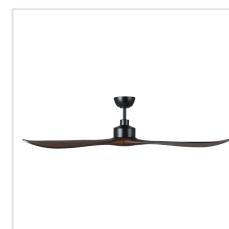

Contact | Support
eglo.com/en/eglo-worldwide