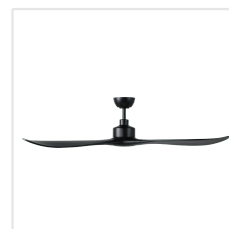

# 235400-6002A WESTERLY

Contact | Support  
[eglo.com/en/eglo-worldwide](http://eglo.com/en/eglo-worldwide)

## Dimensions

Article Diameter (in mm/in)	1524
Article Height (in mm/in)	386
Height - ceiling to bottom of blade (in mm/in)	372
Canopy Diameter (in mm/in)	168

## Fan

Motor Type	DC
Wattage	31
Operation Voltage	120V,60Hz (A)
Enclosure Colour	black
Enclosure Material	steel
Blade Colour (1)	black
Blade Material	wood
Number of blades	3
Blade Adjustment Angle	Variable
Downrods optional	235997-1202A, 235997-1802A, 235997-2402A, 235997-3602A, 235997-4802A, 235997-6002A, 235997-7202A