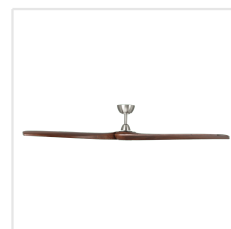

Contact | Support
eglo.com/en/eglo-worldwide