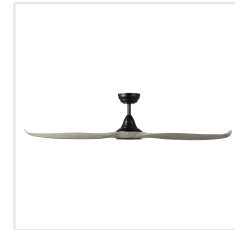

235224-6027A TIROL

Contact | Support
eglo.com/en/eglo-worldwide

General Information

Material number	235224-6027A
EAN/UPC	9008606302000

Dimensions

Article Diameter (in mm/in)	1524
Article Height (in mm/in)	310
Height - ceiling to bottom of blade (in mm/in)	298
Canopy Diameter (in mm/in)	170

Fan

Motor Type	DC
Wattage	34,5
Operation Voltage	120V,60Hz (A)
Enclosure Colour	matte black
Enclosure Material	ABS, UV Resistant
Blade Colour (1)	dark brown wood optics
Blade Material	ABS
Number of blades	3
Blade Adjustment Angle	Variable
Suitable for slopes up to	20
Downrods optional	235997-1202A, 235997-1802A, 235997-2402A, 235997-3602A, 235997-4802A, 235997-6002A, 235997-7202A