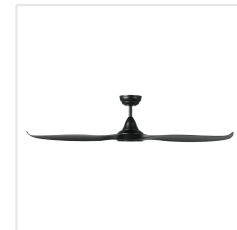

235224-6002A TIROL

Contact | Support
eglo.com/en/eglo-worldwide

General Information

Material number	235224-6002A
EAN/UPC	9008606301997

Dimensions

Article Diameter (in mm/in)	1524
Article Height (in mm/in)	310
Height - ceiling to bottom of blade (in mm/in)	298
Canopy Diameter (in mm/in)	170

Fan

Motor Type	DC
Wattage	34,5
Operation Voltage	120V,60Hz (A)
Enclosure Colour	matte black
Enclosure Material	ABS, UV Resistant
Blade Colour (1)	black matt
Blade Material	ABS
Number of blades	3
Blade Adjustment Angle	Variable
Suitable for slopes up to	20
Downrods optional	235997-1202A, 235997-1802A, 235997-2402A, 235997-3602A, 235997-4802A, 235997-6002A, 235997-7202A