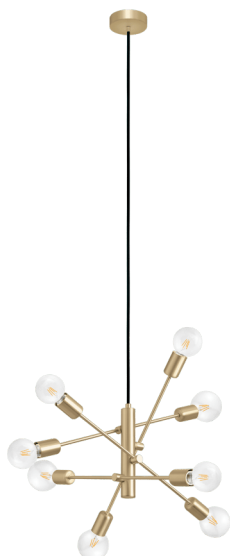

99811 GRADOLI 1

General Information

Material number	99811
Type	pendant light
Product segment	Indoor
Theme	sonstige / nicht zuordenbar

Dimensions

Article Height (in mm/in)	1100
Article Diameter (in mm/in)	710
Net Weight (in kg)	1.94

Material & Colour

Enclosure Material	steel
Enclosure Colour	brushed brass
Cable Colour	textil-cable black

Functionality

Switch Type	without switch
Battery	No

Technical Information

Protection Degree	IP20
Protection Class	2
Mains Voltage	220-240V,50/60Hz
Operation Voltage	220-240V,50/60Hz
max. Wattage (1)	8X40W

Illuminant 1

Illuminant Type (1)	E27
Illuminant incl. (1)	Exclusive
Socket Type (1)	E27

E27

8X40
W