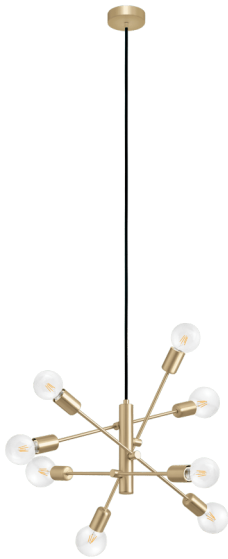

99811 GRADOLI 1

General Information

Material number	99811
Type	pendant light
Product segment	Indoor
Theme	sonstige / nicht zuordenbar

Dimensions

Article Height (in mm/in)	1100
Article Diameter (in mm/in)	710
Net Weight (in kg)	1.94

Material & Colour

Enclosure Material	steel
Enclosure Colour	brushed brass
Cable Colour	textil-cable black

Functionality

Switch Type	without switch
Battery	No

Technical Information

Protection Degree	IP20
Protection Class	2
Mains Voltage	220-240V,50/60Hz
Operation Voltage	220-240V,50/60Hz
Watt 1	40

Illuminant 1

Illuminant type 1	AGL
Illuminant 1	Exclusive
Lamp socket 1	E27

E27