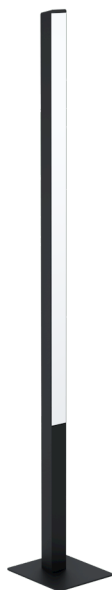

99605 SIMOLARIS-Z

General Information

Material number	99605
Type	floor light
Product segment	Indoor
Theme	EGLO connect.z
Energy efficiency class (EEI)	F

Dimensions

Article Height (in mm/in)	1615
Article Width (in mm/in)	55
Article Length (in mm/in)	55
Net Weight (in kg)	3.29
Base Length (in mm/in)	240
Base Width (in mm/in)	210

Material & Colour

Enclosure Material	aluminium, steel
Enclosure Colour	black
Cable Colour	black
Glass/Shade Material	plastic
Glass/Shade Colour	white

Functionality

Switch Type	foot-switch
Function	control via APP + remote control CCT, RGB
Battery	No