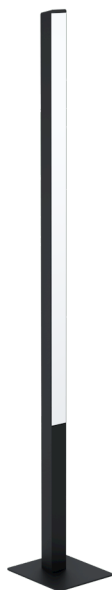

99605 SIMOLARIS-Z

General Information

Material number	99605
Type	floor light
Product segment	Indoor
Theme	EGLO connect.z
Energy efficiency class (EEI)	F

Dimensions

Article Height (in mm/in)	1615
Article Width (in mm/in)	55
Article Length (in mm/in)	55
Net Weight (in kg)	3.31
Base Length (in mm/in)	240
Base Width (in mm/in)	210

Material & Colour

Enclosure Material	aluminium, steel
Enclosure Colour	black
Cable Colour	black
Glass/Shade Material	plastic
Glass/Shade Colour	white

Functionality

Switch Type	foot-switch
Function	control via APP + remote control CCT, RGB
Battery	No

				
1 x 35 W	1 x 4200 lm			INCL.