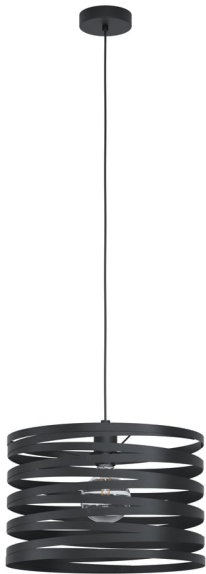

99345N CREMELLA

General Information

Material number	99345N
Type	pendant light
Product segment	Indoor
Theme	sonstige / nicht zuordenbar

Dimensions

Article Height (in mm/in)	2000
Article Diameter (in mm/in)	370
Net Weight (in kg)	2.41

Material & Colour

Enclosure Material	steel
Enclosure Colour	black

Functionality

Switch Type	without switch
Battery	No

Technical Information

Protection Degree	IP20
Protection Class	2
Mains Voltage	220-240V,50/60Hz
Operation Voltage	220-240V,50/60Hz
Watt 1	40

Illuminant 1

Illuminant type 1	AGL
Illuminant 1	Exclusive
Lamp socket 1	E27

E27