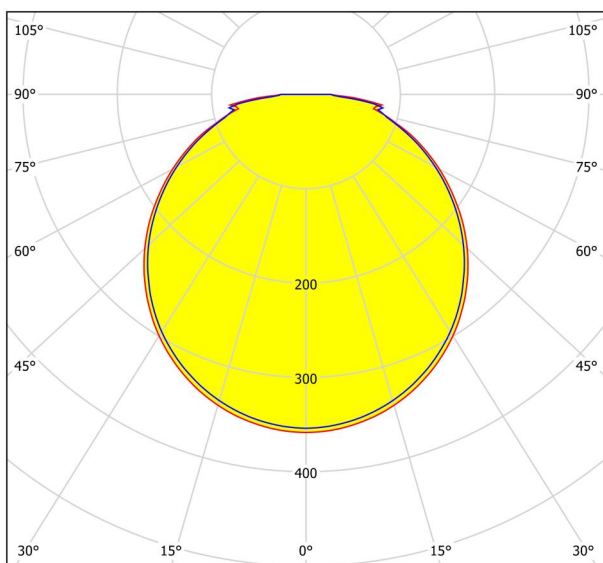

General Information

Material number	99338
Type	surface-mounted light
Product segment	Indoor
Theme	sonstige / nicht zuordenbar
Energy efficiency class (EEI)	E

Dimensions

Article Height (in mm/in)	45
Article Diameter (in mm/in)	315
Net Weight (in kg)	0.56

1 x 15 W
1 x 1800 lm

cd
— C0 - C180 — C90 - C270

Technical changes reserved