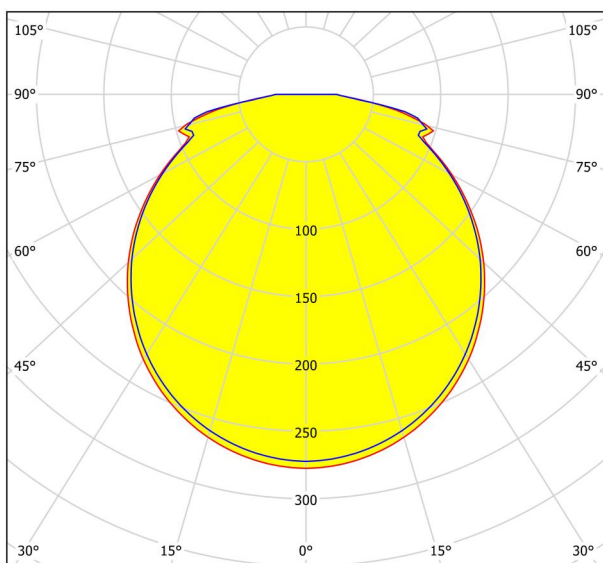

Technical Information

Protection Degree	IP20
Protection Class	2
Mains Voltage	220-240V,50/60Hz
Dimmable	No
Watt 1	12,5

Illuminant 1

Number of Lamp socket / Light source 1	1
Lamp socket 1	LED
Illuminant type 1	LED
Illuminant 1	Inclusive
Lumen each Lamp socket / Light source 1	1350
Kelvin 1	4000
Light colour 1	WHITE
Energy efficiency class (EEI)	F
Dimmable	No
Info changeability□light source/driver	LED + driver cannot be exchanged

1 x 12,5 W   1 x 1350 lm

cd
— C0 - C180   — C90 - C270

Technical changes reserved