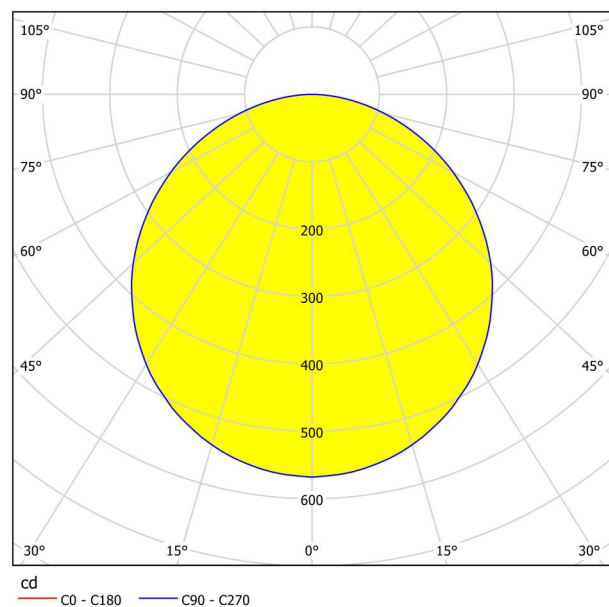

Technical Information

Protection Degree	IP44
Protection Class	2
Mains Voltage	220-240V,50/60Hz
Operation Voltage	220-240V,50/60Hz
Dimmable	No
Watt 1	20,5

Illuminant 1

Number of Lamp socket / Light source 1	1
Lamp socket 1	LED
Illuminant type 1	LED
Illuminant 1	Inclusive
Energy efficiency class (EEI)	F
Dimmable	No
Info changeability□light source/driver	LED + driver cannot be exchanged

THE FUNCTIONAL GUARANTEE ONLY APPLIES TO THE USE OF THE PRODUCTS IN THE PRIVATE SECTOR AND NOT TO PRODUCTS