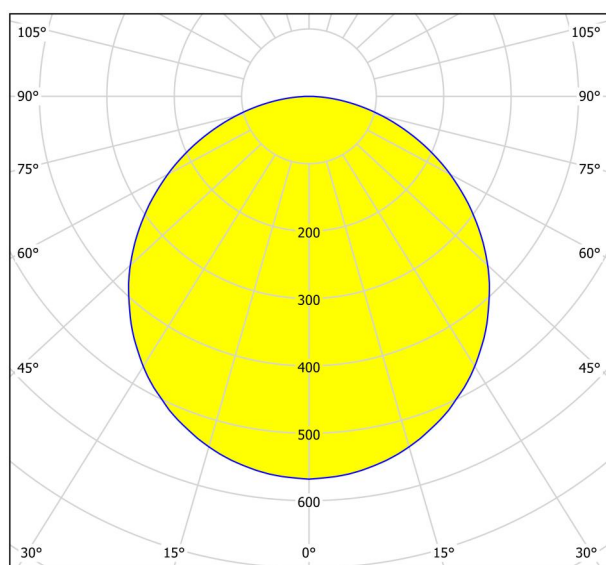

Technical Information

Protection Degree	IP44
Protection Class	2
Mains Voltage	220-240V,50/60Hz
Operation Voltage	220-240V,50/60Hz
Dimmable	No
Watt 1	20,5

Illuminant 1

Number of Lamp socket / Light source 1	1
Lamp socket 1	LED
Illuminant type 1	LED
Illuminant 1	Inclusive
Lumen each Lamp socket / Light source 1	2400
Kelvin 1	3000
Light colour 1	WARM WHITE
Energy efficiency class (EEI)	F
Dimmable	No
Info changeability□light source/driver	LED + driver cannot be exchanged

1 x
20,5
W

IP44

cd
— C0 - C180 — C90 - C270