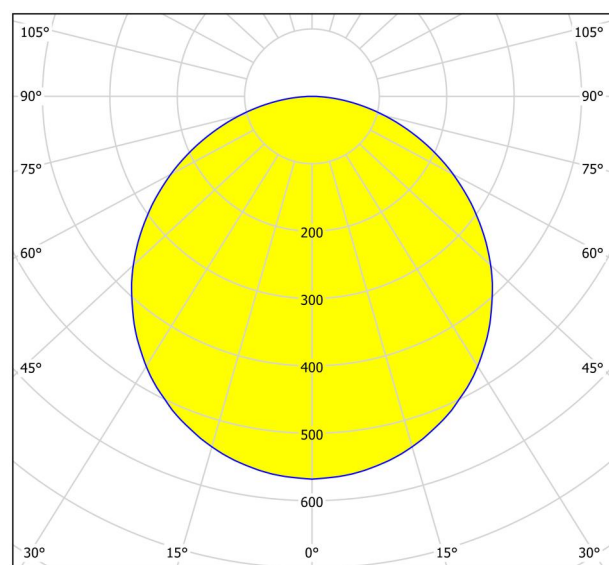

Technical Information

Protection Degree	IP44
Protection Class	2
Mains Voltage	220-240V,50/60Hz
Operation Voltage	220-240V,50/60Hz
Dimmable	No
Watt 1	20,5

Illuminant 1

Number of Lamp socket / Light source 1	1
Lamp socket 1	LED
Illuminant type 1	LED
Illuminant 1	Inclusive
Lumen each Lamp socket / Light source 1	2400
Kelvin 1	3000
Light colour 1	WARM WHITE
Energy efficiency class (EEI)	F
Dimmable	No
Info changeability□light source/driver	LED + driver cannot be exchanged

1 x
20,5
W

IP44

cd
— C0 - C180 — C90 - C270