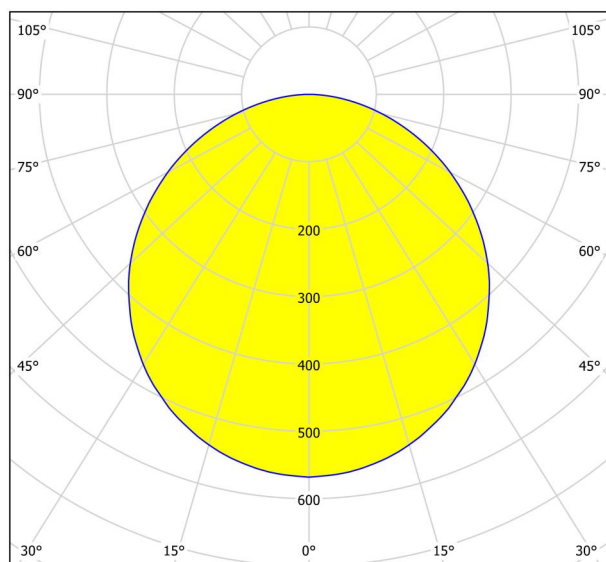

Technical Information

Protection Degree	IP44
Protection Class	2
Mains Voltage	220-240V,50/60Hz
Operation Voltage	220-240V,50/60Hz
Dimmable	No
Watt 1	20,5

Illuminant 1

Number of Lamp socket / Light source 1	1
Lamp socket 1	LED
Illuminant type 1	LED
Illuminant 1	Inclusive
Energy efficiency class (EEI)	F
Dimmable	No
Info changeability□light source/driver	LED + driver cannot be exchanged

1 x
20,5
W

IP44

cd
— C0 - C180 — C90 - C270

THE FUNCTIONAL GUARANTEE ONLY APPLIES TO THE USE OF THE PRODUCTS IN THE PRIVATE SECTOR AND NOT TO PRODUCTS