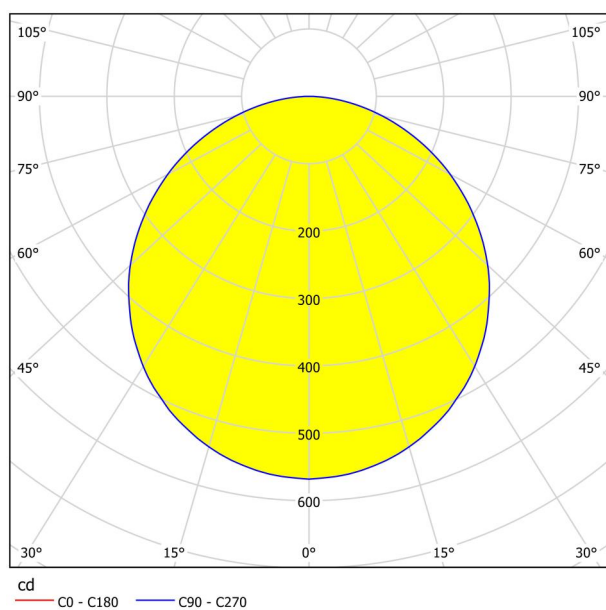

Technical Information

Protection Degree	IP44
Protection Class	2
Mains Voltage	220-240V,50/60Hz
Operation Voltage	220-240V,50/60Hz
Dimmable	No
max. Wattage (1)	20,5W

Illuminant 1

Socket Type (1)	LED
Illuminant Type (1)	LED
Illuminant incl. (1)	Inclusive
Lumen Complete	2400
Kelvin Complete	3000K
Light colour Complete	WARM WHITE
Energy efficiency class (EEI)	F
Dimmable	No
Info changeability□light source/driver	LED + driver cannot be exchanged