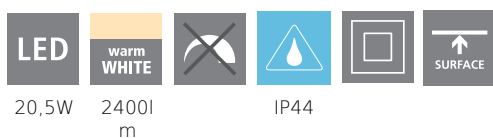

## General Information

Material number	99268
Type	surface-mounted light
Product segment	Indoor
Theme	Bath
Energy efficiency class (EEI)	F

## Material & Colour

Enclosure Material	steel
Enclosure Colour	white
Glass/Shade Material	plastic
Glass/Shade Colour	white

## Functionality

Switch Type	without switch
Battery	No

## Illuminant 1

Socket Type (1)	LED
Illuminant Type (1)	LED
Illuminant incl. (1)	Inclusive
Lumen Complete	2400
Kelvin Complete	3000K
Light colour Complete	WARM WHITE
Energy efficiency class (EEI)	F
Dimmable	No
Info changeability□light source/driver	LED + driver cannot be exchanged