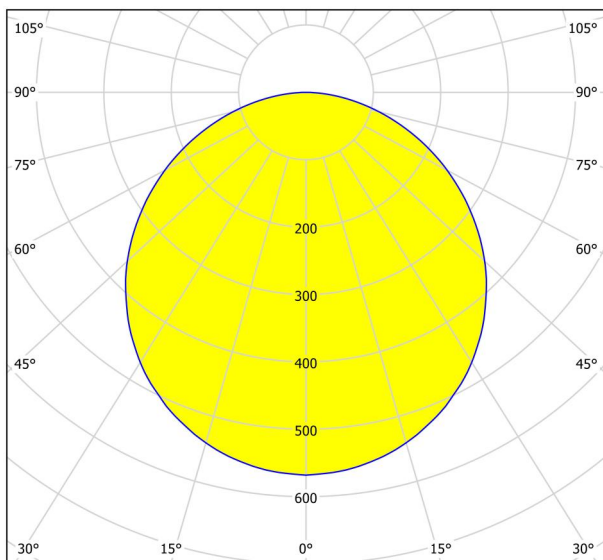

Technical Information

Protection Degree	IP44
Protection Class	2
Mains Voltage	220-240V,50/60Hz
Operation Voltage	220-240V,50/60Hz
Dimmable	No
Watt 1	20,5

Illuminant 1

Number of Lamp socket / Light source 1 1

Lamp socket 1	LED
Illuminant type 1	LED
Illuminant 1	Inclusive
Energy efficiency class (EEI)	F
Dimmable	No
Info changeability□light source/driver	LED + driver cannot be exchanged

1 x
20,5
W

IP44

cd
— C0 - C180 — C90 - C270

THE FUNCTIONAL GUARANTEE ONLY APPLIES TO THE USE OF THE PRODUCTS IN THE PRIVATE SECTOR AND NOT TO PRODUCTS