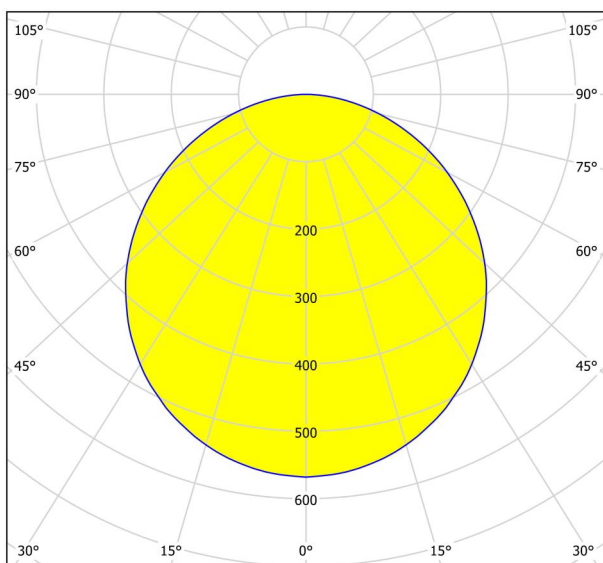

Technical Information

Protection Degree	IP44
Protection Class	2
Mains Voltage	220-240V,50/60Hz
Operation Voltage	220-240V,50/60Hz
Dimmable	No
Watt 1	20,5

Illuminant 1

Number of Lamp socket / Light source 1	1
Lamp socket 1	LED
Illuminant type 1	LED
Illuminant 1	Inclusive
Lumen each Lamp socket / Light source 1	2400
Kelvin 1	3000
Light colour 1	WARM WHITE
Energy efficiency class (EEI)	F
Dimmable	No
Info changeability□light source/driver	LED + driver cannot be exchanged

1 x
20,5
W

IP44

cd
— C0 - C180 — C90 - C270