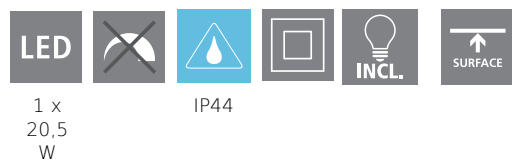

Technical Information

Protection Degree	IP44
Protection Class	2
Mains Voltage	220-240V,50/60Hz
Operation Voltage	220-240V,50/60Hz
Dimmable	No
Watt 1	20,5

Illuminant 1

Number of Lamp socket / Light source 1 1

Lamp socket 1	LED
Illuminant type 1	LED
Illuminant 1	Inclusive
Energy efficiency class (EEI)	F
Dimmable	No
Info changeability□light source/driver	LED + driver cannot be exchanged

THE FUNCTIONAL GUARANTEE ONLY APPLIES TO THE USE OF THE PRODUCTS IN THE PRIVATE SECTOR AND NOT TO PRODUCTS