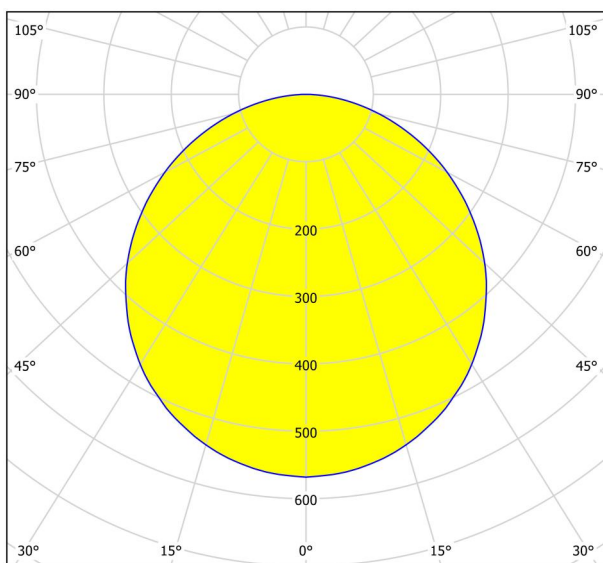

Technical Information

Protection Degree	IP44
Protection Class	2
Mains Voltage	220-240V,50/60Hz
Operation Voltage	220-240V,50/60Hz
Dimmable	No
Watt 1	20,5

Illuminant 1

Number of Lamp socket / Light source 1 1

Lamp socket 1	LED
Illuminant type 1	LED
Illuminant 1	Inclusive
Lumen each Lamp socket / Light source 1	2400

Kelvin 1	3000
Light colour 1	WARM WHITE
Energy efficiency class (EEI)	F
Dimmable	No
Info changeability□light source/driver	LED + driver cannot be exchanged

1 x
20,5
W

IP44

cd
— C0 - C180 — C90 - C270