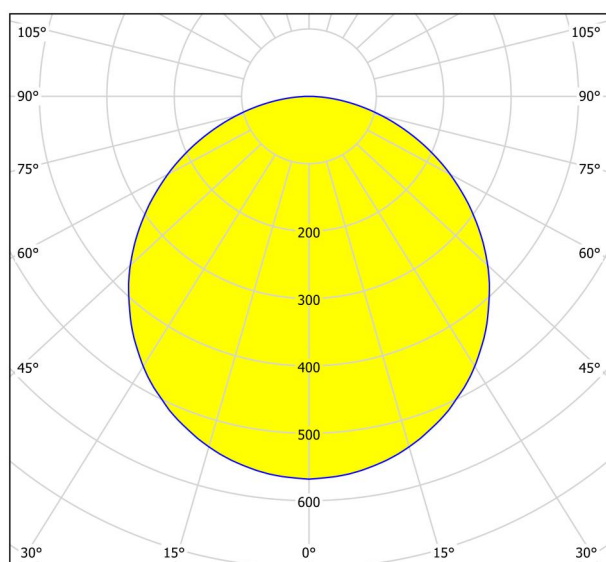

Technical Information

Protection Degree	IP44
Protection Class	2
Mains Voltage	220-240V,50/60Hz
Operation Voltage	220-240V,50/60Hz
Dimmable	No
max. Wattage (1)	20,5W

Illuminant 1

Socket Type (1)	LED
Illuminant Type (1)	LED
Illuminant incl. (1)	Inclusive
Lumen Complete	2400
Kelvin Complete	3000K
Light colour Complete	WARM WHITE
Energy efficiency class (EEI)	F
Dimmable	No
Info changeability□light source/driver	LED + driver cannot be exchanged

cd
— C0 - C180   — C90 - C270