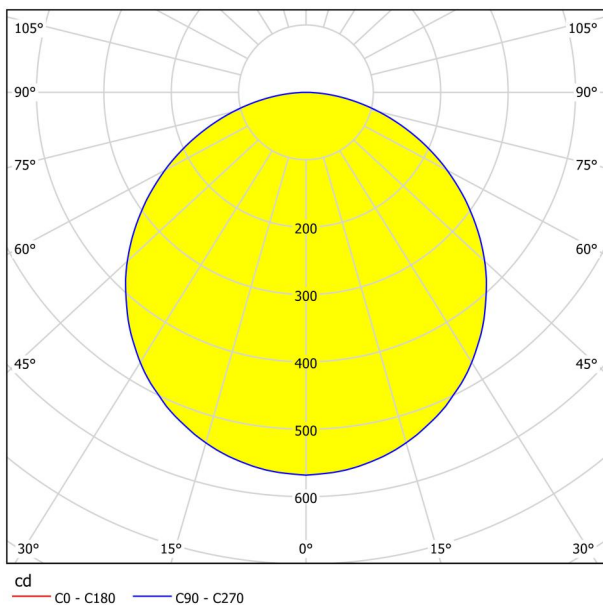

Technical Information

Protection Degree	IP44
Protection Class	2
Mains Voltage	220-240V,50/60Hz
Operation Voltage	220-240V,50/60Hz
Dimmable	No
Watt 1	20,5

Illuminant 1

Number of Lamp socket / Light source 1 1

Lamp socket 1	LED
Illuminant type 1	LED
Illuminant 1	Inclusive
Energy efficiency class (EEI)	F
Dimmable	No
Info changeability□light source/driver	LED + driver cannot be exchanged

THE FUNCTIONAL GUARANTEE ONLY APPLIES TO THE USE OF THE PRODUCTS IN THE PRIVATE SECTOR AND NOT TO PRODUCTS