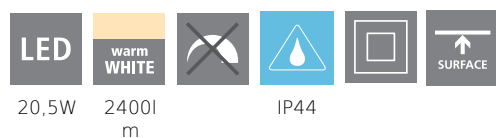

General Information

Material number	99266
Type	surface-mounted light
Product segment	Indoor
Theme	Bath
Energy efficiency class (EEI)	F

Dimensions

Article Height (in mm/in)	28
Article Diameter (in mm/in)	285
Net Weight (in kg)	0.79

Material & Colour

Enclosure Material	steel
Enclosure Colour	chrome
Glass/Shade Material	plastic
Glass/Shade Colour	white

Functionality

Switch Type	without switch
Battery	No

Technical Information

Protection Degree	IP44
Protection Class	2
Mains Voltage	220-240V,50/60Hz
Operation Voltage	220-240V,50/60Hz
Dimmable	No
max. Wattage (1)	20,5W

Illuminant 1

Socket Type (1)	LED
Illuminant Type (1)	LED
Illuminant incl. (1)	Inclusive
Lumen Complete	2400
Kelvin Complete	3000K
Light colour Complete	WARM WHITE
Energy efficiency class (EEI)	F
Dimmable	No
Info changeability□light source/driver	LED + driver cannot be exchanged