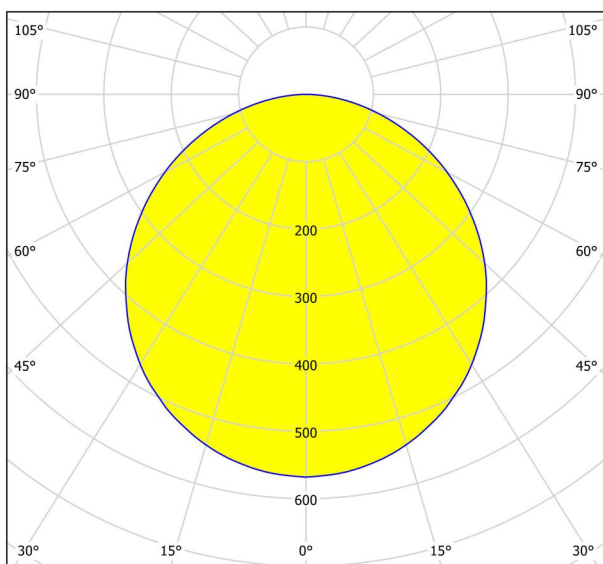

Technical Information

Protection Degree	IP44
Protection Class	2
Mains Voltage	220-240V,50/60Hz
Dimmable	No
Watt 1	20,5

Illuminant 1

Number of Lamp socket / Light source 1	1
Lamp socket 1	LED
Illuminant type 1	LED
Illuminant 1	Inclusive
Energy efficiency class (EEI)	F
Dimmable	No
Info changeability□light source/driver	LED + driver cannot be exchanged

1 x
20,5
W

IP44

cd
— C0 - C180 — C90 - C270

THE FUNCTIONAL GUARANTEE ONLY APPLIES TO THE USE OF THE PRODUCTS IN THE PRIVATE SECTOR AND NOT TO PRODUCTS THAT ARE USED COMMERCIALY (E.G. IN RESTAURANTS, HOTELS, RESORTS), ON A COMMUNAL LEVEL OR IN GENERAL AREAS OF