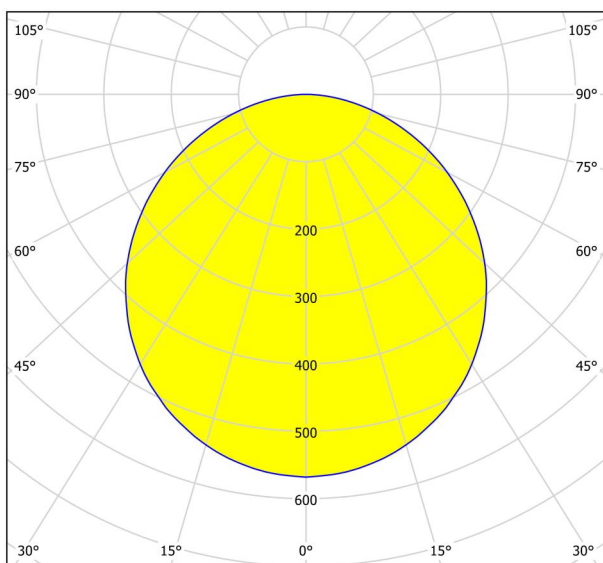

Technical Information

Protection Degree	IP44
Protection Class	2
Mains Voltage	220-240V,50/60Hz
Dimmable	No
Watt 1	20,5

Illuminant 1

Number of Lamp socket / Light source 1	1
Lamp socket 1	LED
Illuminant type 1	LED
Illuminant 1	Inclusive
Lumen each Lamp socket / Light source 1	2400
Kelvin 1	3000
Light colour 1	WARM WHITE
Energy efficiency class (EEI)	F
Dimmable	No
Info changeability□light source/driver	LED + driver cannot be exchanged

1 x
20,5
W

IP44

cd
— C0 - C180 — C90 - C270