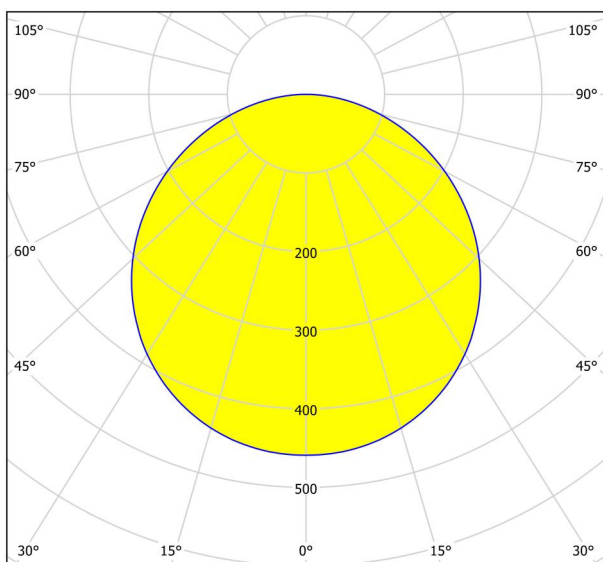

Technical Information

Protection Degree	IP20
Protection Class	2
Mains Voltage	220-240V,50/60Hz
Operation Voltage	220-240V,50/60Hz
Dimmable	Yes
Watt 1	17

Illuminant 1

Number of Lamp socket / Light source 1 1

Lamp socket 1	LED
Illuminant type 1	LED
Illuminant 1	Inclusive
Energy efficiency class (EEI)	F
Dimmable	Yes
Info changeability□light source/driver	LED + driver can be exchanged by a specialist

1 x 17
W

cd
— C0 - C180 — C90 - C270

THE FUNCTIONAL GUARANTEE ONLY APPLIES TO THE USE OF THE PRODUCTS IN THE PRIVATE SECTOR AND NOT TO PRODUCTS