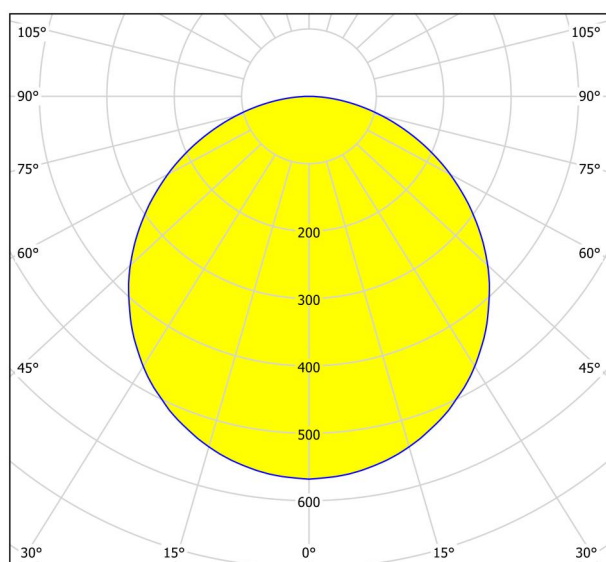

Technical Information

Protection Degree	IP20
Protection Class	2
Mains Voltage	220-240V,50/60Hz
Operation Voltage	220-240V,50/60Hz
Dimmable	Yes
max. Wattage (1)	20,5W

Illuminant 1

Socket Type (1)	LED
Illuminant Type (1)	LED
Illuminant incl. (1)	Inclusive
Lumen Complete	2400
Kelvin Complete	3000K
Light colour Complete	WARM WHITE
Energy efficiency class (EEI)	F
Dimmable	Yes
Info changeability□light source/driver	LED + driver can be exchanged by a specialist

cd
— C0 - C180   — C90 - C270