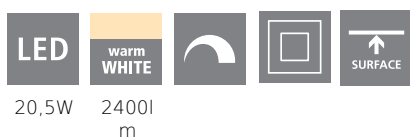

General Information

Material number	99259
Type	surface-mounted light
Product segment	Indoor
Theme	sonstige / nicht zuordenbar
Energy efficiency class (EEI)	F

Dimensions

Article Height (in mm/in)	28
Article Diameter (in mm/in)	285
Net Weight (in kg)	1

Material & Colour

Enclosure Material	steel
Enclosure Colour	white
Glass/Shade Material	plastic
Glass/Shade Colour	white

Functionality

Switch Type	without switch
Battery	No

Technical Information

Protection Degree	IP20
Protection Class	2
Mains Voltage	220-240V,50/60Hz
Operation Voltage	220-240V,50/60Hz
Dimmable	Yes
max. Wattage (1)	20,5W

Illuminant 1

Socket Type (1)	LED
Illuminant Type (1)	LED
Illuminant incl. (1)	Inclusive
Lumen Complete	2400
Kelvin Complete	3000K
Light colour Complete	WARM WHITE
Energy efficiency class (EEI)	F
Dimmable	Yes
Info changeability□light source/driver	LED + driver can be exchanged by a specialist