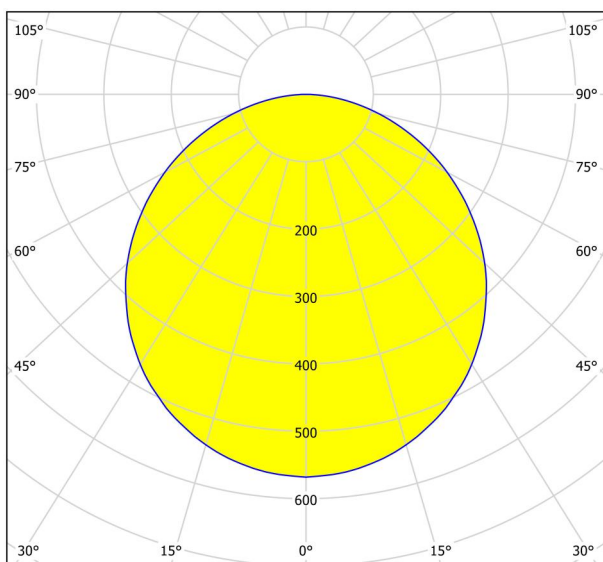

Technical Information

Protection Degree	IP20
Protection Class	2
Mains Voltage	220-240V,50/60Hz
Operation Voltage	220-240V,50/60Hz
Dimmable	Yes
Watt 1	20,5

Illuminant 1

Number of Lamp socket / Light source 1 1

Lamp socket 1	LED
Illuminant type 1	LED
Illuminant 1	Inclusive
Energy efficiency class (EEI)	F
Dimmable	Yes
Info changeability□light source/driver	LED + driver can be exchanged by a specialist

1 x
20,5
W

cd
— C0 - C180 — C90 - C270

THE FUNCTIONAL GUARANTEE ONLY APPLIES TO THE USE OF THE PRODUCTS IN THE PRIVATE SECTOR AND NOT TO PRODUCTS