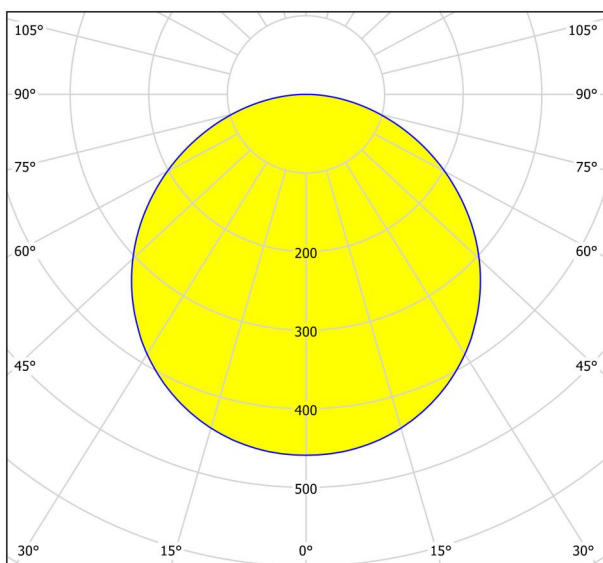

Technical Information

Protection Degree	IP20
Protection Class	2
Mains Voltage	220-240V,50/60Hz
Operation Voltage	220-240V,50/60Hz
Dimmable	Yes
Watt 1	17

Illuminant 1

Number of Lamp socket / Light source 1	1
Lamp socket 1	LED
Illuminant type 1	LED
Illuminant 1	Inclusive
Lumen each Lamp socket / Light source 1	2000
Kelvin 1	3000
Light colour 1	WARM WHITE
Energy efficiency class (EEI)	F
Dimmable	Yes
Info changeability□light source/driver	LED + driver can be exchanged by a specialist

1 x 17
W