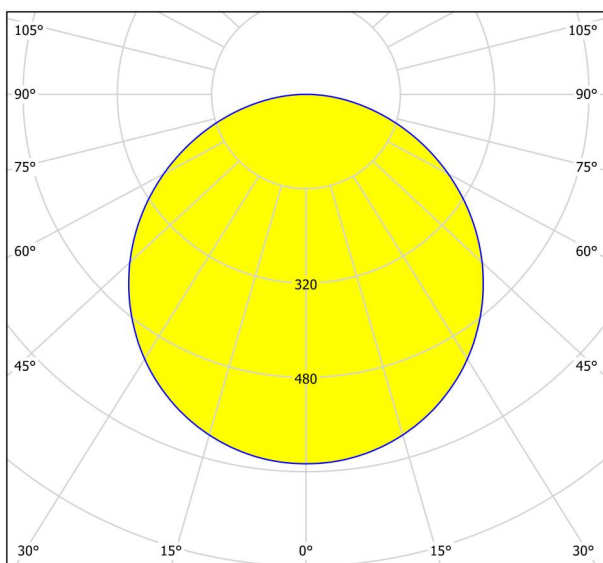

Technical Information

Protection Degree	IP20
Protection Class	2
Mains Voltage	220-240V,50/60Hz
Operation Voltage	220-240V,50/60Hz
Dimmable	No
Watt 1	20,5

Illuminant 1

Number of Lamp socket / Light source 1	1
Lamp socket 1	LED
Illuminant type 1	LED
Illuminant 1	Inclusive
Lumen each Lamp socket / Light source 1	2500
Kelvin 1	4000
Light colour 1	WHITE
Energy efficiency class (EEI)	E
Dimmable	No
Info changeability□light source/driver	LED + driver can be exchanged by a specialist

1 x
20,5
W