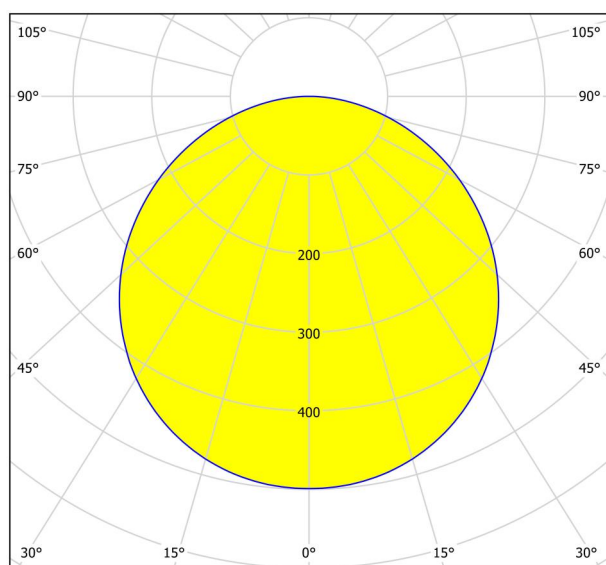

Technical Information

Protection Degree	IP20
Protection Class	2
Mains Voltage	220-240V,50/60Hz
Operation Voltage	220-240V,50/60Hz
Dimmable	No
Watt 1	17

Illuminant 1

Number of Lamp socket / Light source 1	1
Lamp socket 1	LED
Illuminant type 1	LED
Illuminant 1	Inclusive
Lumen each Lamp socket / Light source 1	2100
Kelvin 1	4000
Light colour 1	WHITE
Energy efficiency class (EEI)	E
Dimmable	No
Info changeability□light source/driver	LED + driver can be exchanged by a specialist

1 x 17 W
1 x 2100 lm

cd
— C0 - C180 — C90 - C270