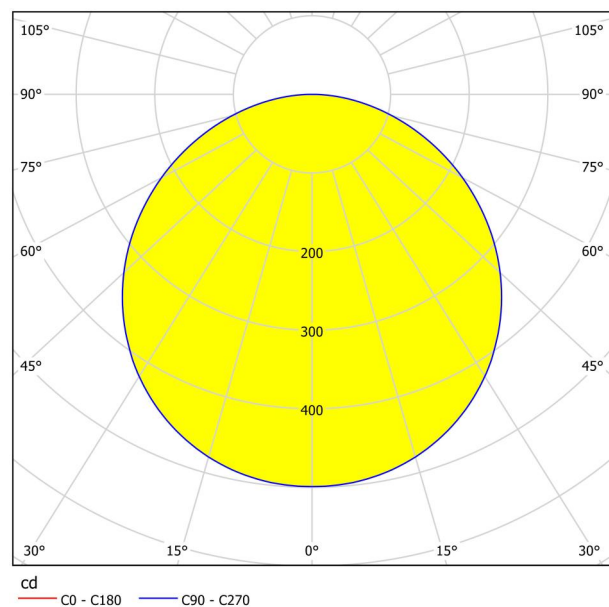

Technical Information

Protection Degree	IP20
Protection Class	2
Mains Voltage	220-240V,50/60Hz
Operation Voltage	220-240V,50/60Hz
Dimmable	No
Watt 1	17

Illuminant 1

Number of Lamp socket / Light source 1	1
Lamp socket 1	LED
Illuminant type 1	LED
Illuminant 1	Inclusive
Energy efficiency class (EEI)	E
Dimmable	No
Info changeability□light source/driver	LED + driver can be exchanged by a specialist

1 x 17
W

THE FUNCTIONAL GUARANTEE ONLY APPLIES TO THE USE OF THE PRODUCTS IN THE PRIVATE SECTOR AND NOT TO PRODUCTS