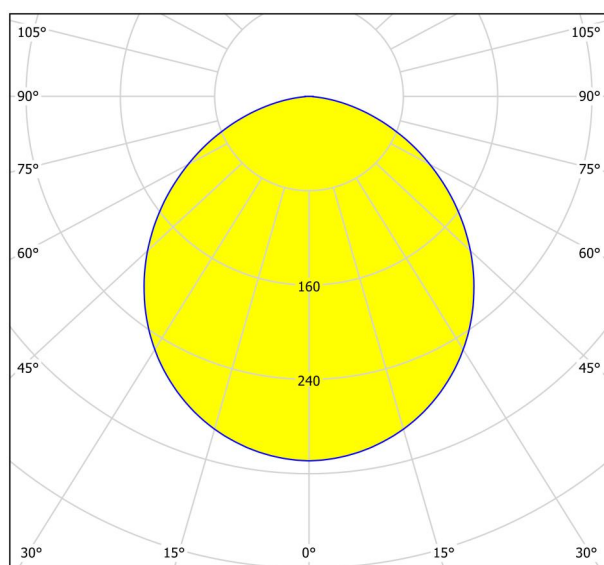

Technical Information

Protection Degree	IP20
Protection Class	2
Mains Voltage	220-240V,50/60Hz
Operation Voltage	220-240V,50/60Hz
Dimmable	No
Watt 1	11

Illuminant 1

Number of Lamp socket / Light source 1	1
Lamp socket 1	LED
Illuminant type 1	LED
Illuminant 1	Inclusive
Lumen each Lamp socket / Light source 1	1350
Kelvin 1	4000
Light colour 1	WHITE
Energy efficiency class (EEI)	E
Dimmable	No
Info changeability□light source/driver	LED + driver can be exchanged by a specialist

1 x 11 W
1 x 1350 lm

cd
— C0 - C180 — C90 - C270