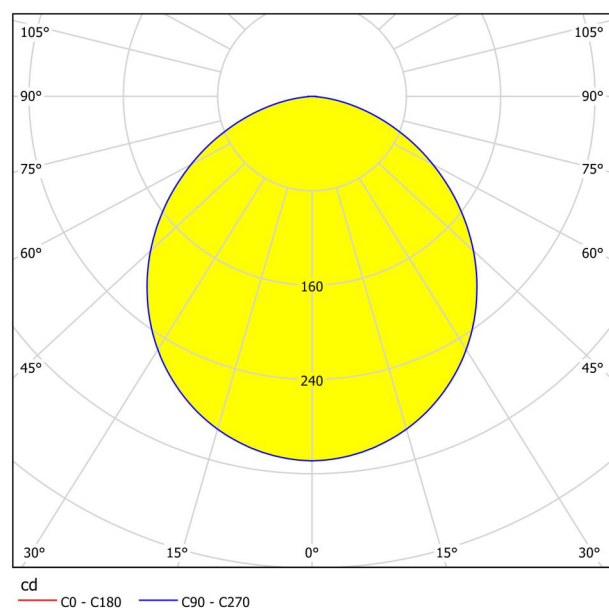

Technical Information

Protection Degree	IP20
Protection Class	2
Mains Voltage	220-240V,50/60Hz
Operation Voltage	220-240V,50/60Hz
Dimmable	No
Watt 1	11

Illuminant 1

Number of Lamp socket / Light source 1	1
Lamp socket 1	LED
Illuminant type 1	LED
Illuminant 1	Inclusive
Lumen each Lamp socket / Light source 1	1350
Kelvin 1	4000
Light colour 1	WHITE
Energy efficiency class (EEI)	E
Dimmable	No
Info changeability□light source/driver	LED + driver can be exchanged by a specialist

1 x 11 W 1 x 1350 lm