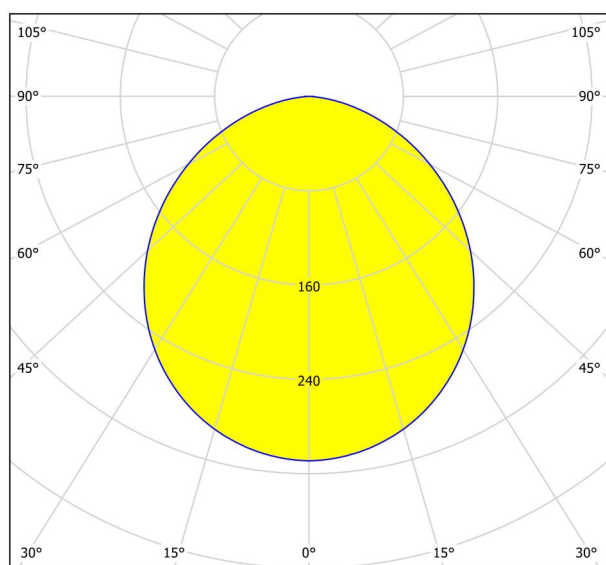

Technical Information

Protection Degree	IP20
Protection Class	2
Mains Voltage	220-240V,50/60Hz
Operation Voltage	220-240V,50/60Hz
Dimmable	No
Watt 1	11

Illuminant 1

Number of Lamp socket / Light source 1	1
Lamp socket 1	LED
Illuminant type 1	LED
Illuminant 1	Inclusive
Lumen each Lamp socket / Light source 1	1350
Kelvin 1	4000
Light colour 1	WHITE
Energy efficiency class (EEI)	E
Dimmable	No
Info changeability□light source/driver	LED + driver can be exchanged by a specialist

1 x 11 W 1 x 1350 lm