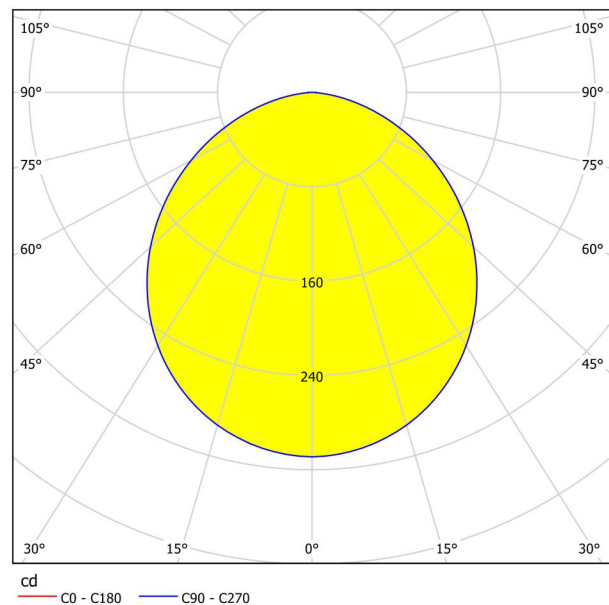

Technical Information

Protection Degree	IP20
Protection Class	2
Mains Voltage	220-240V,50/60Hz
Operation Voltage	220-240V,50/60Hz
Dimmable	No
Watt 1	11

Illuminant 1

Number of Lamp socket / Light source 1	1
Lamp socket 1	LED
Illuminant type 1	LED
Illuminant 1	Inclusive
Energy efficiency class (EEI)	E
Dimmable	No
Info changeability□light source/driver	LED + driver can be exchanged by a specialist

1 x 11
W

THE FUNCTIONAL GUARANTEE ONLY APPLIES TO THE USE OF THE PRODUCTS IN THE PRIVATE SECTOR AND NOT TO PRODUCTS