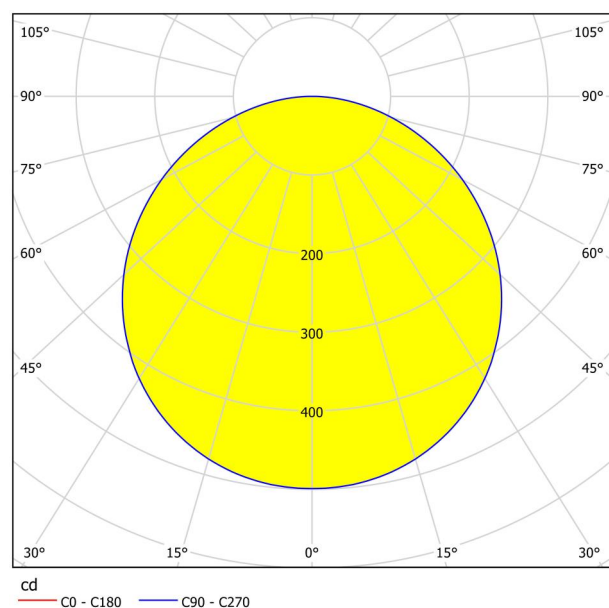

Technical Information

Protection Degree	IP20
Protection Class	2
Mains Voltage	220-240V,50/60Hz
Operation Voltage	220-240V,50/60Hz
Dimmable	No
Watt 1	17

Illuminant 1

Number of Lamp socket / Light source 1	1
Lamp socket 1	LED
Illuminant type 1	LED
Illuminant 1	Inclusive
Lumen each Lamp socket / Light source 1	2100
Kelvin 1	4000
Light colour 1	WHITE
Energy efficiency class (EEI)	E
Dimmable	No
Info changeability□light source/driver	LED + driver can be exchanged by a specialist

1 x 17 W
1 x 2100 lm