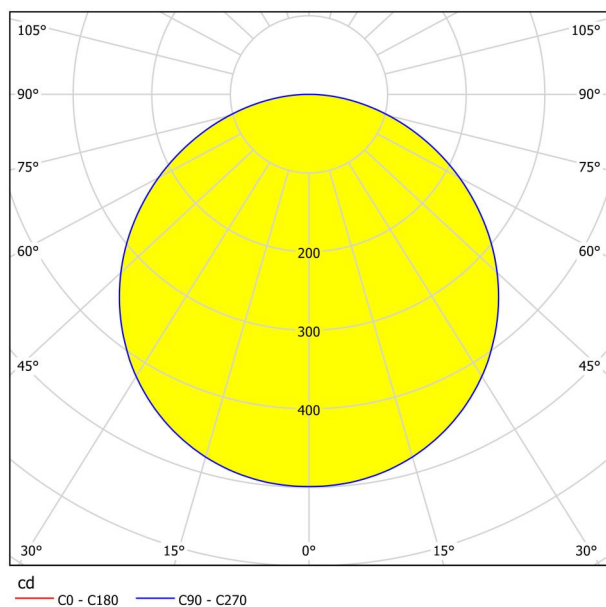

Technical Information

Protection Degree	IP20
Protection Class	2
Mains Voltage	220-240V,50/60Hz
Operation Voltage	220-240V,50/60Hz
Dimmable	No
Watt 1	17

Illuminant 1

Number of Lamp socket / Light source 1	1
Lamp socket 1	LED
Illuminant type 1	LED
Illuminant 1	Inclusive
Energy efficiency class (EEI)	E
Dimmable	No
Info changeability□light source/driver	LED + driver can be exchanged by a specialist

1 x 17
W

THE FUNCTIONAL GUARANTEE ONLY APPLIES TO THE USE OF THE PRODUCTS IN THE PRIVATE SECTOR AND NOT TO PRODUCTS