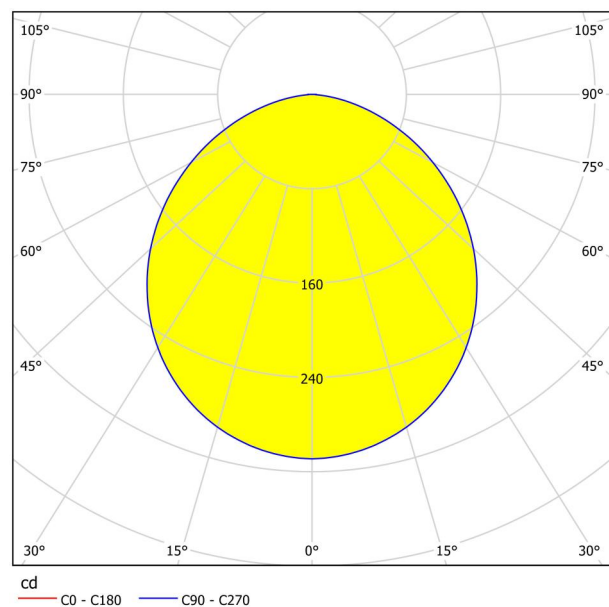

Technical Information

Protection Degree	IP20
Protection Class	2
Mains Voltage	220-240V,50/60Hz
Operation Voltage	220-240V,50/60Hz
Dimmable	No
Watt 1	11

Illuminant 1

Number of Lamp socket / Light source 1	1
Lamp socket 1	LED
Illuminant type 1	LED
Illuminant 1	Inclusive
Energy efficiency class (EEI)	E
Dimmable	No
Info changeability□light source/driver	LED + driver can be exchanged by a specialist

1 x 11
W

THE FUNCTIONAL GUARANTEE ONLY APPLIES TO THE USE OF THE PRODUCTS IN THE PRIVATE SECTOR AND NOT TO PRODUCTS