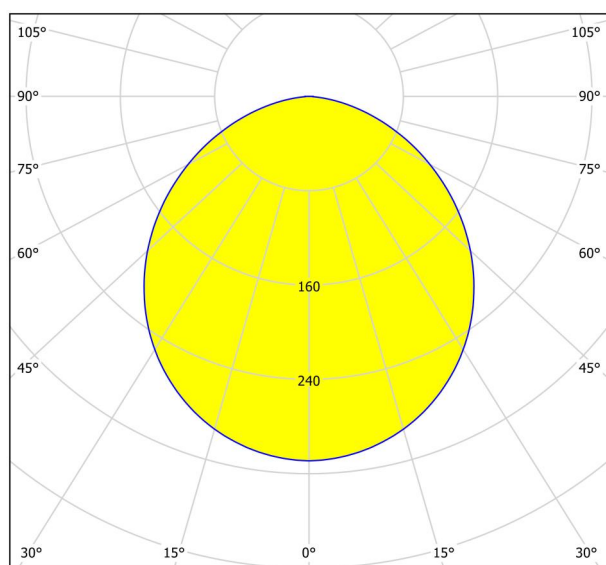

Technical Information

Protection Degree	IP20
Protection Class	2
Mains Voltage	220-240V,50/60Hz
Operation Voltage	220-240V,50/60Hz
Dimmable	No
Watt 1	11

Illuminant 1

Number of Lamp socket / Light source 1	1
Lamp socket 1	LED
Illuminant type 1	LED
Illuminant 1	Inclusive
Lumen each Lamp socket / Light source 1	1350
Kelvin 1	4000
Light colour 1	WHITE
Energy efficiency class (EEI)	E
Dimmable	No
Info changeability□light source/driver	LED + driver can be exchanged by a specialist

1 x 11 W 1 x 1350 lm

cd
— C0 - C180 — C90 - C270