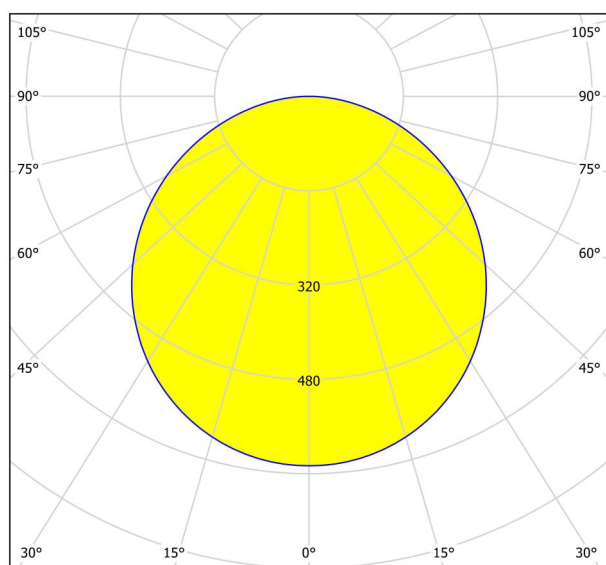

Technical Information

Protection Degree	IP20
Protection Class	2
Mains Voltage	220-240V,50/60Hz
Operation Voltage	220-240V,50/60Hz
Dimmable	No
Watt 1	20,5

Illuminant 1

Number of Lamp socket / Light source 1	1
Lamp socket 1	LED
Illuminant type 1	LED
Illuminant 1	Inclusive
Lumen each Lamp socket / Light source 1	2500
Kelvin 1	4000
Light colour 1	WHITE
Energy efficiency class (EEI)	E
Dimmable	No
Info changeability□light source/driver	LED + driver can be exchanged by a specialist

1 x 20,5 W   1 x 2500 lm