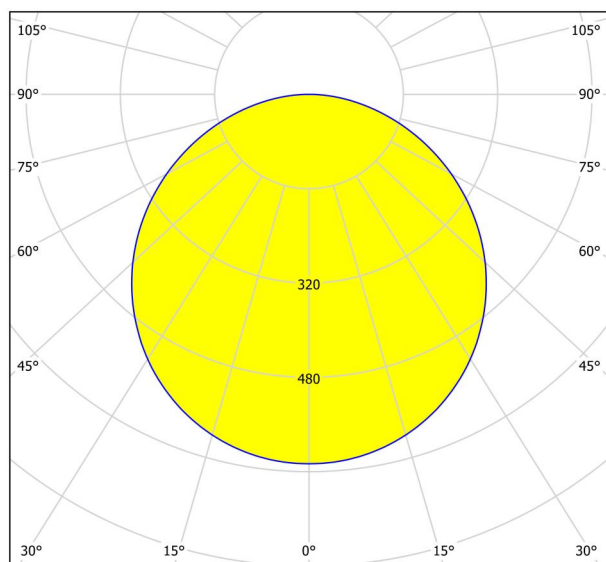

Technical Information

Protection Degree	IP20
Protection Class	2
Mains Voltage	220-240V,50/60Hz
Operation Voltage	220-240V,50/60Hz
Dimmable	No
Watt 1	20,5

Illuminant 1

Number of Lamp socket / Light source 1	1
Lamp socket 1	LED
Illuminant type 1	LED
Illuminant 1	Inclusive
Energy efficiency class (EEI)	E
Dimmable	No
Info changeability□light source/driver	LED + driver can be exchanged by a specialist

1 x
20,5
W

cd
— C0 - C180 — C90 - C270

THE FUNCTIONAL GUARANTEE ONLY APPLIES TO THE USE OF THE PRODUCTS IN THE PRIVATE SECTOR AND NOT TO PRODUCTS