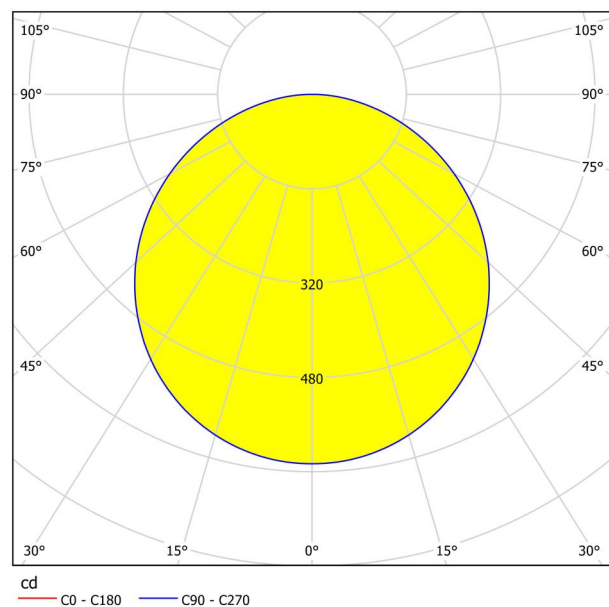

Technical Information

Protection Degree	IP20
Protection Class	2
Mains Voltage	220-240V,50/60Hz
Operation Voltage	220-240V,50/60Hz
Dimmable	No
Watt 1	20,5

Illuminant 1

Number of Lamp socket / Light source 1	1
Lamp socket 1	LED
Illuminant type 1	LED
Illuminant 1	Inclusive
Energy efficiency class (EEI)	E
Dimmable	No
Info changeability□light source/driver	LED + driver can be exchanged by a specialist

1 x
20,5
W

THE FUNCTIONAL GUARANTEE ONLY APPLIES TO THE USE OF THE PRODUCTS IN THE PRIVATE SECTOR AND NOT TO PRODUCTS