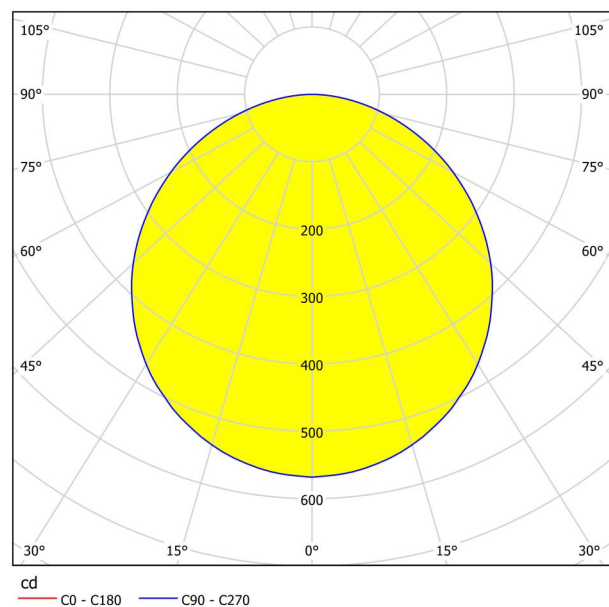

Technical Information

Protection Degree	IP20
Protection Class	2
Mains Voltage	220-240V,50/60Hz
Operation Voltage	220-240V,50/60Hz
Dimmable	No
Watt 1	20,5

Illuminant 1

Number of Lamp socket / Light source 1	1
Lamp socket 1	LED
Illuminant type 1	LED
Illuminant 1	Inclusive
Energy efficiency class (EEI)	F
Dimmable	No
Info changeability□light source/driver	LED + driver can be exchanged by a specialist

1 x
20,5
W

THE FUNCTIONAL GUARANTEE ONLY APPLIES TO THE USE OF THE PRODUCTS IN THE PRIVATE SECTOR AND NOT TO PRODUCTS