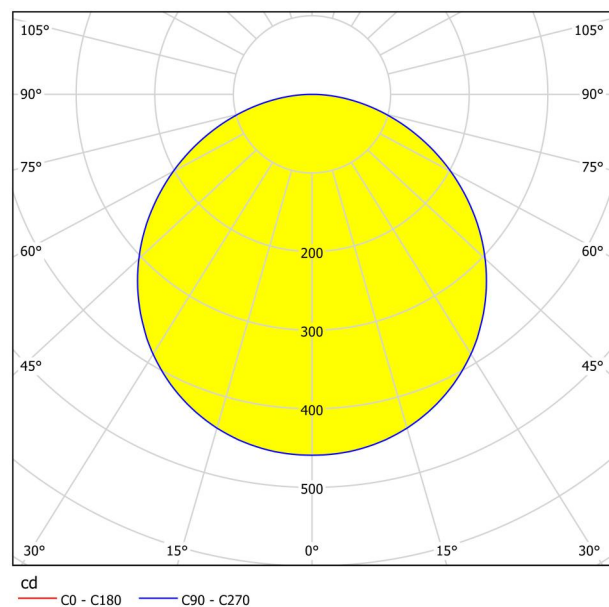

Technical Information

Protection Degree	IP20
Protection Class	2
Mains Voltage	220-240V,50/60Hz
Operation Voltage	220-240V,50/60Hz
Dimmable	No
Watt 1	17

Illuminant 1

Number of Lamp socket / Light source 1	1
Lamp socket 1	LED
Illuminant type 1	LED
Illuminant 1	Inclusive
Energy efficiency class (EEI)	F
Dimmable	No
Info changeability□light source/driver	LED + driver can be exchanged by a specialist

1 x 17
W

THE FUNCTIONAL GUARANTEE ONLY APPLIES TO THE USE OF THE PRODUCTS IN THE PRIVATE SECTOR AND NOT TO PRODUCTS