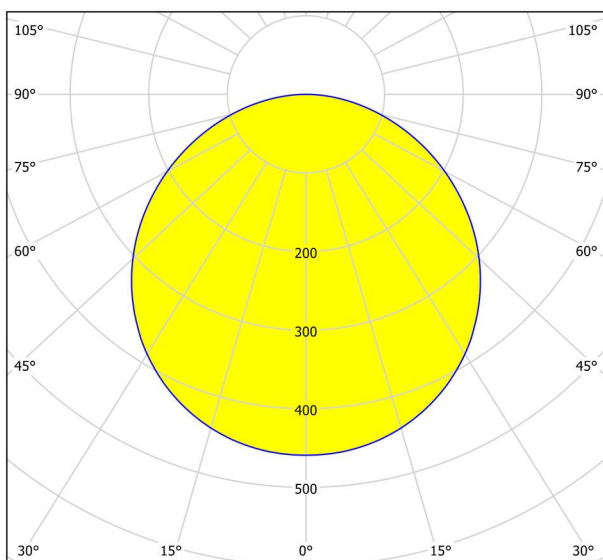

Technical Information

Protection Degree	IP20
Protection Class	2
Mains Voltage	220-240V,50/60Hz
Operation Voltage	220-240V,50/60Hz
Dimmable	No
max. Wattage (1)	17W

Illuminant 1

Socket Type (1)	LED
Illuminant Type (1)	LED
Illuminant incl. (1)	Inclusive
Lumen Complete	2000
Kelvin Complete	3000K
Light colour Complete	WARM WHITE
Energy efficiency class (EEI)	F
Dimmable	No
Info changeability□light source/driver	LED + driver can be exchanged by a specialist

cd
— C0 - C180   — C90 - C270