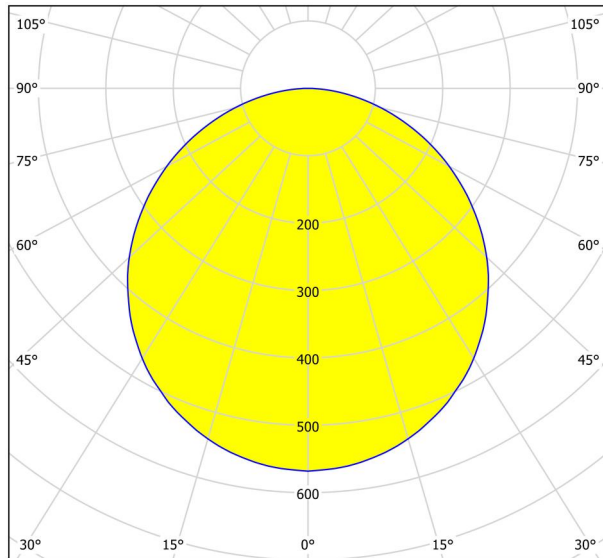

99242 FUEVA 5

cd
— C0 - C180 — C90 - C270

THE FUNCTIONAL GUARANTEE ONLY APPLIES TO THE USE OF THE PRODUCTS IN THE PRIVATE SECTOR AND NOT TO PRODUCTS THAT ARE USED COMMERCIALY (E.G. IN RESTAURANTS, HOTELS, RESORTS), ON A COMMUNAL LEVEL OR IN GENERAL AREAS OF MULTI-PARTY HOUSES.