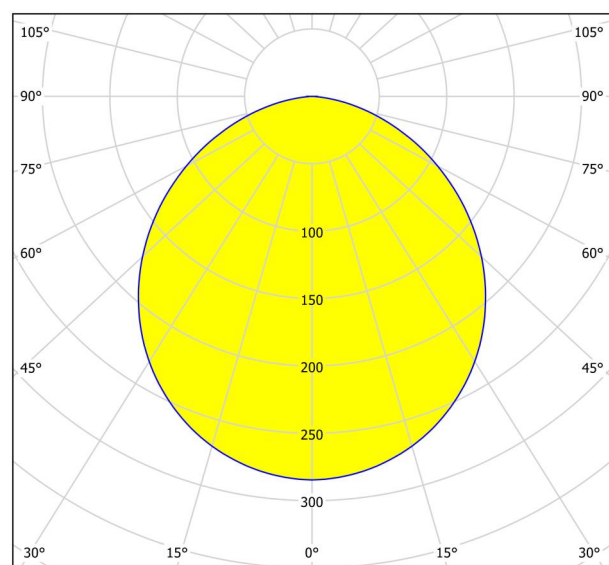

Technical Information

Protection Degree	IP20
Protection Class	2
Mains Voltage	220-240V,50/60Hz
Operation Voltage	220-240V,50/60Hz
Dimmable	No
Watt 1	11

Illuminant 1

Number of Lamp socket / Light source 1	1
Lamp socket 1	LED
Illuminant type 1	LED
Illuminant 1	Inclusive
Lumen each Lamp socket / Light source 1	1350
Kelvin 1	3000
Light colour 1	WARM WHITE
Energy efficiency class (EEI)	E
Dimmable	No
Info changeability□light source/driver	LED + driver can be exchanged by a specialist

1 x 11
W