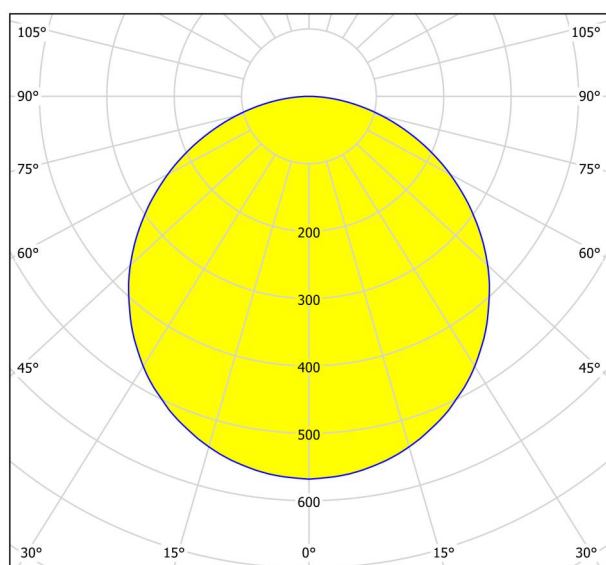

Technical Information

Protection Degree	IP20
Protection Class	2
Mains Voltage	220-240V,50/60Hz
Operation Voltage	220-240V,50/60Hz
Dimmable	No
Watt 1	20,5

Illuminant 1

Number of Lamp socket / Light source 1	1
Lamp socket 1	LED
Illuminant type 1	LED
Illuminant 1	Inclusive
Lumen each Lamp socket / Light source 1	2400
Kelvin 1	3000
Light colour 1	WARM WHITE
Energy efficiency class (EEI)	F
Dimmable	No
Info changeability□light source/driver	LED + driver can be exchanged by a specialist

1 x
20,5
W

cd
— C0 - C180 — C90 - C270