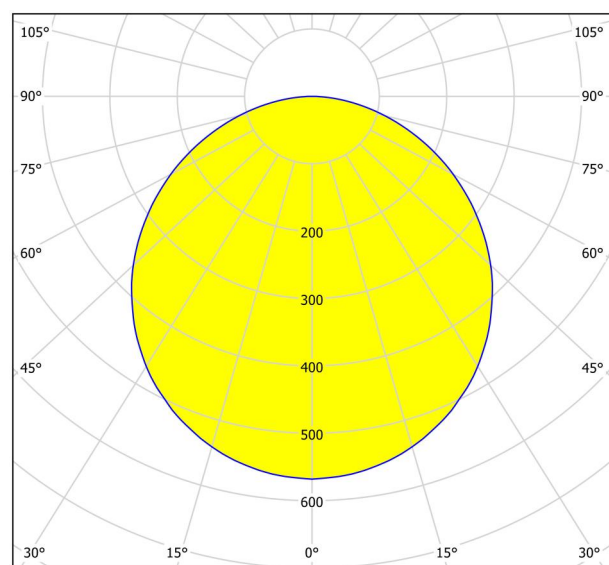

Technical Information

Protection Degree	IP20
Protection Class	2
Mains Voltage	220-240V,50/60Hz
Operation Voltage	220-240V,50/60Hz
Dimmable	No
Watt 1	20,5

Illuminant 1

Number of Lamp socket / Light source 1	1
Lamp socket 1	LED
Illuminant type 1	LED
Illuminant 1	Inclusive
Lumen each Lamp socket / Light source 1	2400
Kelvin 1	3000
Light colour 1	WARM WHITE
Energy efficiency class (EEI)	F
Dimmable	No
Info changeability□light source/driver	LED + driver can be exchanged by a specialist

1 x
20,5
W

cd
— C0 - C180 — C90 - C270