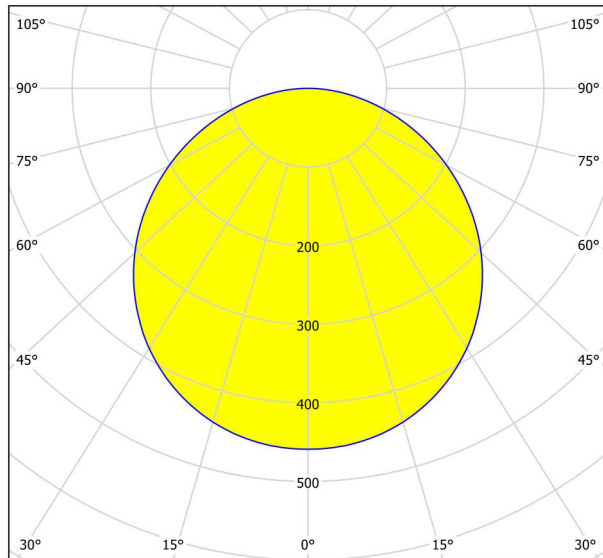

99237 FUEVA 5

cd
— C0 - C180 — C90 - C270

THE FUNCTIONAL GUARANTEE ONLY APPLIES TO THE USE OF THE PRODUCTS IN THE PRIVATE SECTOR AND NOT TO PRODUCTS THAT ARE USED COMMERCIALY (E.G. IN RESTAURANTS, HOTELS, RESORTS), ON A COMMUNAL LEVEL OR IN GENERAL AREAS OF MULTI-PARTY HOUSES.