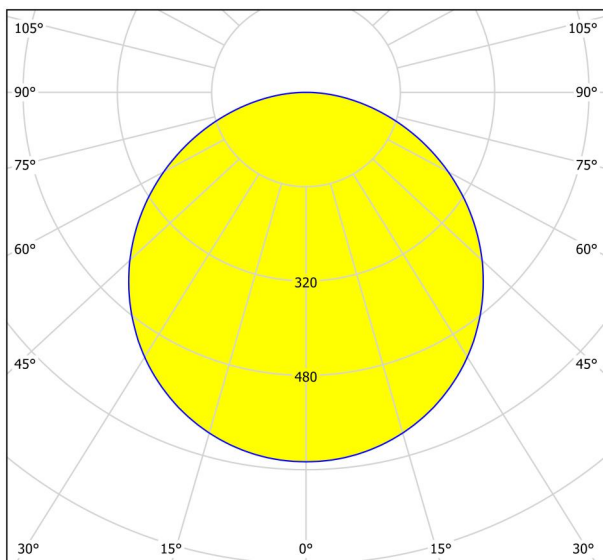

Technical Information

Protection Degree	IP20
Protection Class	2
Mains Voltage	220-240V,50/60Hz
Operation Voltage	220-240V,50/60Hz
Dimmable	No
Watt 1	20,5

Illuminant 1

Number of Lamp socket / Light source 1	1
Lamp socket 1	LED
Illuminant type 1	LED
Illuminant 1	Inclusive
Energy efficiency class (EEI)	E
Dimmable	No
Info changeability□light source/driver	LED + driver can be exchanged by a specialist

1 x
20,5
W

cd
— C0 - C180 — C90 - C270

THE FUNCTIONAL GUARANTEE ONLY APPLIES TO THE USE OF THE PRODUCTS IN THE PRIVATE SECTOR AND NOT TO PRODUCTS