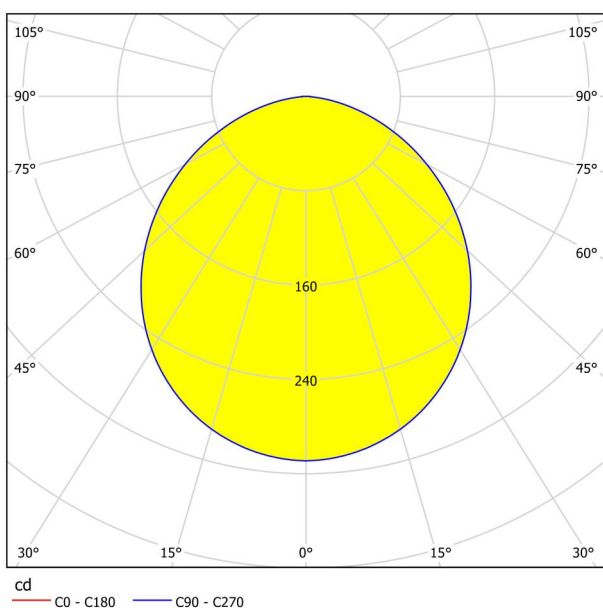

Technical Information

Protection Degree	IP20
Protection Class	2
Mains Voltage	220-240V,50/60Hz
Operation Voltage	220-240V,50/60Hz
Dimmable	No
Watt 1	11

Illuminant 1

Number of Lamp socket / Light source 1	1
Lamp socket 1	LED
Illuminant type 1	LED
Illuminant 1	Inclusive
Lumen each Lamp socket / Light source 1	1350
Kelvin 1	4000
Light colour 1	WHITE
Energy efficiency class (EEI)	E
Dimmable	No
Info changeability□light source/driver	LED + driver can be exchanged by a specialist

1 x 11
W