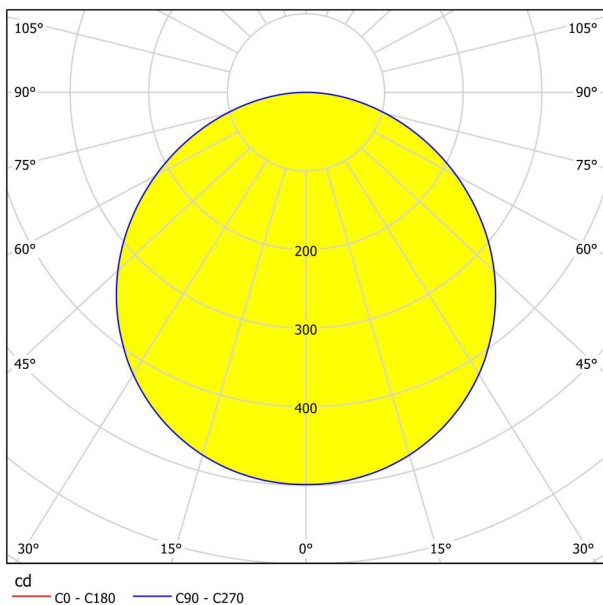

Technical Information

Protection Degree	IP20
Protection Class	2
Mains Voltage	220-240V,50/60Hz
Operation Voltage	220-240V,50/60Hz
Dimmable	No
Watt 1	17

Illuminant 1

Number of Lamp socket / Light source 1	1
Lamp socket 1	LED
Illuminant type 1	LED
Illuminant 1	Inclusive
Energy efficiency class (EEI)	E
Dimmable	No
Info changeability□light source/driver	LED + driver can be exchanged by a specialist

1 x 17
W

THE FUNCTIONAL GUARANTEE ONLY APPLIES TO THE USE OF THE PRODUCTS IN THE PRIVATE SECTOR AND NOT TO PRODUCTS