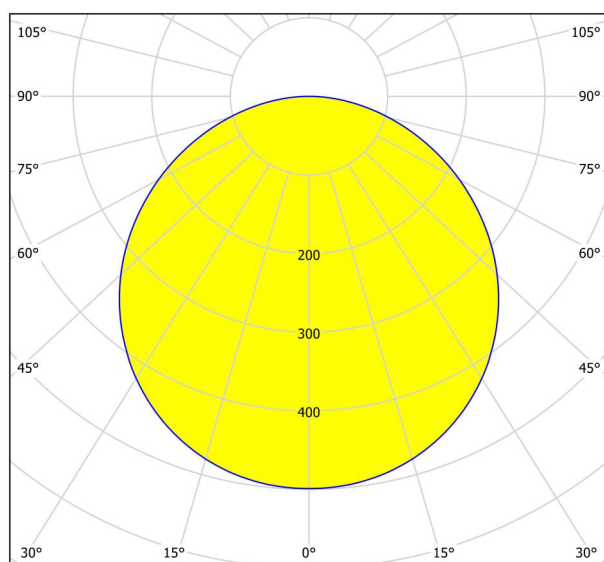

Technical Information

Protection Degree	IP20
Protection Class	2
Mains Voltage	220-240V,50/60Hz
Operation Voltage	220-240V,50/60Hz
Dimmable	No
max. Wattage (1)	17W

Illuminant 1

Socket Type (1)	LED
Illuminant Type (1)	LED
Illuminant incl. (1)	Inclusive
Lumen Complete	2100
Kelvin Complete	4000K
Light colour Complete	WHITE
Energy efficiency class (EEI)	E
Dimmable	No
Info changeability□light source/driver	LED + driver can be exchanged by a specialist

cd
— C0 - C180   — C90 - C270