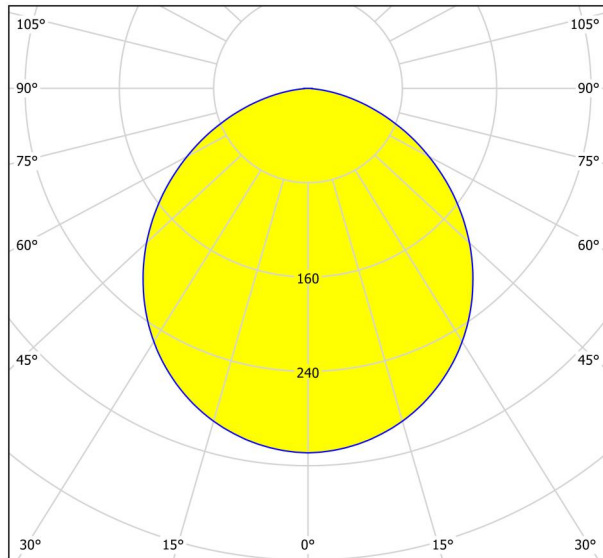

99228 FUEVA 5

cd
— C0 - C180 — C90 - C270

THE FUNCTIONAL GUARANTEE ONLY APPLIES TO THE USE OF THE PRODUCTS IN THE PRIVATE SECTOR AND NOT TO PRODUCTS THAT ARE USED COMMERCIALY (E.G. IN RESTAURANTS, HOTELS, RESORTS), ON A COMMUNAL LEVEL OR IN GENERAL AREAS OF MULTI-PARTY HOUSES.