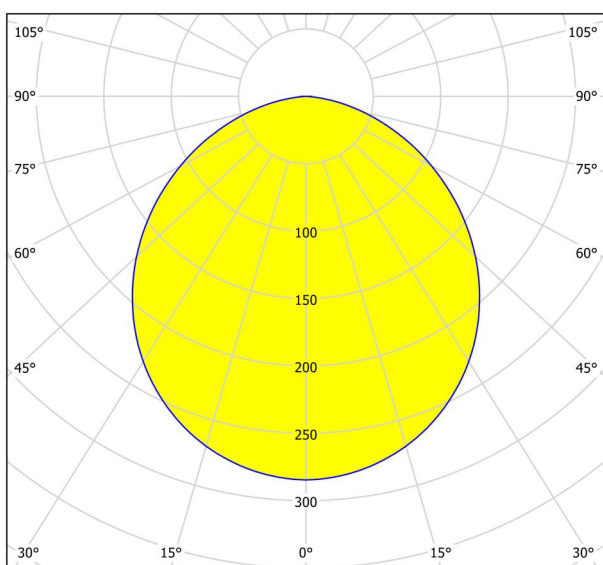

Technical Information

Protection Degree	IP20
Protection Class	2
Mains Voltage	220-240V,50/60Hz
Operation Voltage	220-240V,50/60Hz
Dimmable	No
Watt 1	11

Illuminant 1

Number of Lamp socket / Light source 1	1
Lamp socket 1	LED
Illuminant type 1	LED
Illuminant 1	Inclusive
Lumen each Lamp socket / Light source 1	1350
Kelvin 1	3000
Light colour 1	WARM WHITE
Energy efficiency class (EEI)	E
Dimmable	No
Info changeability□light source/driver	LED + driver can be exchanged by a specialist

1 x 11
W

cd
— C0 - C180 — C90 - C270