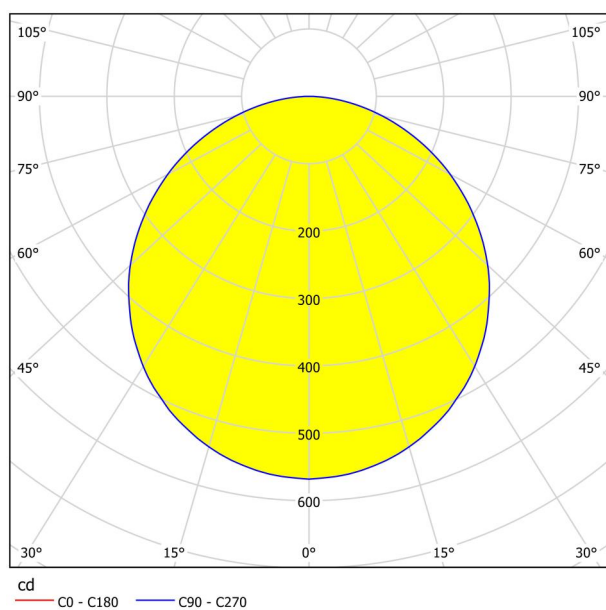

Technical Information

Protection Degree	IP20
Protection Class	2
Mains Voltage	220-240V,50/60Hz
Operation Voltage	220-240V,50/60Hz
Dimmable	No
max. Wattage (1)	20,5W

Illuminant 1

Socket Type (1)	LED
Illuminant Type (1)	LED
Illuminant incl. (1)	Inclusive
Lumen Complete	2400
Kelvin Complete	3000K
Light colour Complete	WARM WHITE
Energy efficiency class (EEI)	F
Dimmable	No
Info changeability□light source/driver	LED + driver can be exchanged by a specialist