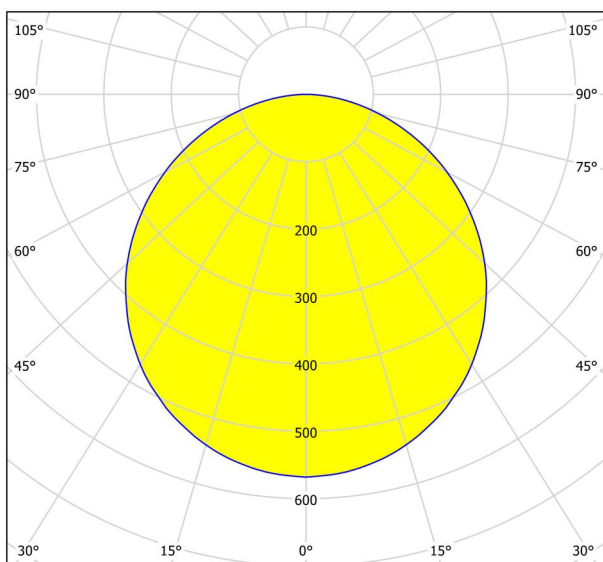

Technical Information

Protection Degree	IP20
Protection Class	2
Mains Voltage	220-240V,50/60Hz
Operation Voltage	220-240V,50/60Hz
Dimmable	No
Watt 1	20,5

Illuminant 1

Number of Lamp socket / Light source 1 1

Lamp socket 1	LED
Illuminant type 1	LED
Illuminant 1	Inclusive
Energy efficiency class (EEI)	F
Dimmable	No
Info changeability□light source/driver	LED + driver can be exchanged by a specialist

1 x
20,5
W

cd
— C0 - C180 — C90 - C270

THE FUNCTIONAL GUARANTEE ONLY APPLIES TO THE USE OF THE PRODUCTS IN THE PRIVATE SECTOR AND NOT TO PRODUCTS