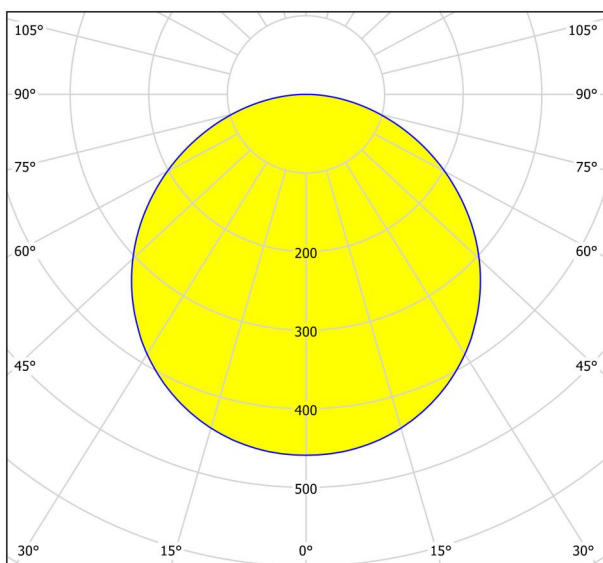

Technical Information

Protection Degree	IP20
Protection Class	2
Mains Voltage	220-240V,50/60Hz
Operation Voltage	220-240V,50/60Hz
Dimmable	No
Watt 1	17

Illuminant 1

Number of Lamp socket / Light source 1	1
Lamp socket 1	LED
Illuminant type 1	LED
Illuminant 1	Inclusive
Lumen each Lamp socket / Light source 1	2000
Kelvin 1	3000
Light colour 1	WARM WHITE
Energy efficiency class (EEI)	F
Dimmable	No
Info changeability□light source/driver	LED + driver can be exchanged by a specialist

1 x 17
W

cd
— C0 - C180 — C90 - C270