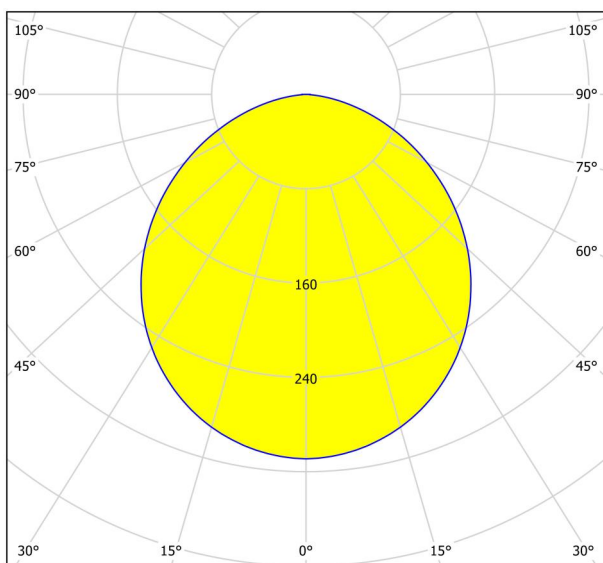

Technical Information

Protection Degree	IP44
Protection Class	2
Mains Voltage	220-240V,50/60Hz
Operation Voltage	220-240V,50/60Hz
Dimmable	No
Watt 1	11

Illuminant 1

Number of Lamp socket / Light source 1	1
Lamp socket 1	LED
Illuminant type 1	LED
Illuminant 1	Inclusive
Lumen each Lamp socket / Light source 1	1350
Kelvin 1	4000
Light colour 1	WHITE
Energy efficiency class (EEI)	E
Dimmable	No
Info changeability□light source/driver	LED + driver cannot be exchanged

1 x 11
W

1 x
1350
lm

Ø 155

IP44

cd
— C0 - C180 — C90 - C270