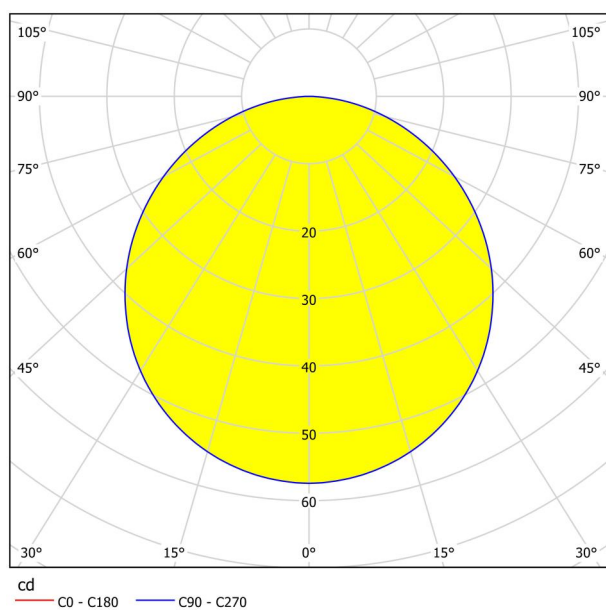

Technical Information

Protection Degree	IP44
Protection Class	2
Mains Voltage	220-240V,50/60Hz
Operation Voltage	220-240V,50/60Hz
Dimmable	No
max. Wattage (1)	2,7W

Illuminant 1

Socket Type (1)	LED
Illuminant Type (1)	LED
Illuminant incl. (1)	Inclusive
Lumen Complete	330
Kelvin Complete	4000K
Light colour Complete	WHITE
Energy efficiency class (EEI)	E
Dimmable	No
Info changeability□light source/driver	LED + driver cannot be exchanged