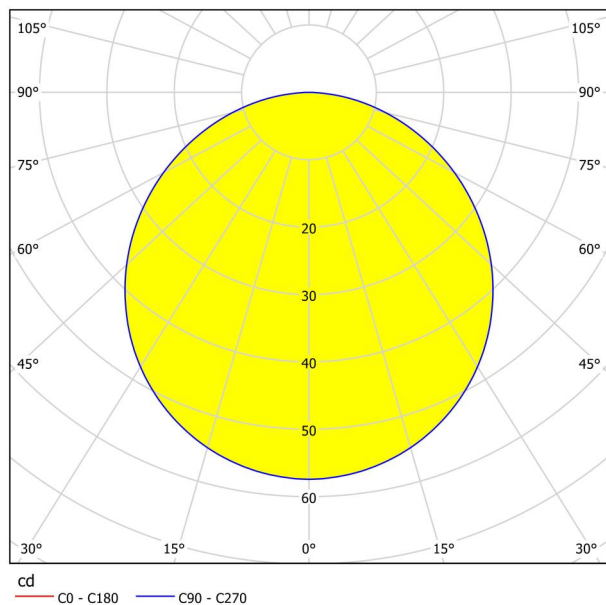

Technical Information

Protection Degree	IP44
Protection Class	2
Mains Voltage	220-240V,50/60Hz
Operation Voltage	220-240V,50/60Hz
Dimmable	No
Watt 1	2,7

Illuminant 1

Number of Lamp socket / Light source 1	1
Lamp socket 1	LED
Illuminant type 1	LED
Illuminant 1	Inclusive
Energy efficiency class (EEI)	E
Dimmable	No
Info changeability□light source/driver	LED + driver cannot be exchanged

1 x
2,7 W   Ø 75   IP44

THE FUNCTIONAL GUARANTEE ONLY APPLIES TO THE USE OF THE PRODUCTS IN THE PRIVATE SECTOR AND NOT TO PRODUCTS