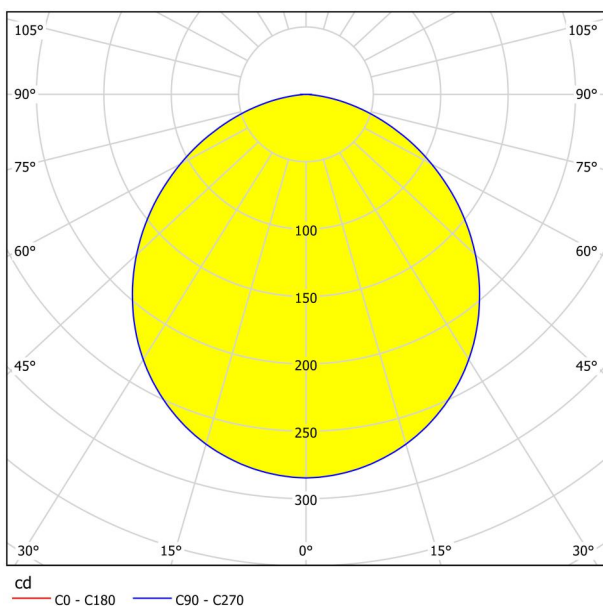

Technical Information

Protection Degree	IP44
Protection Class	2
Mains Voltage	220-240V,50/60Hz
Operation Voltage	220-240V,50/60Hz
Dimmable	No
Watt 1	11

Illuminant 1

Number of Lamp socket / Light source 1	1
Lamp socket 1	LED
Illuminant type 1	LED
Illuminant 1	Inclusive
Lumen each Lamp socket / Light source 1	1350
Kelvin 1	3000
Light colour 1	WARM WHITE
Energy efficiency class (EEI)	E
Dimmable	No
Info changeability□light source/driver	LED + driver can be exchanged by a specialist