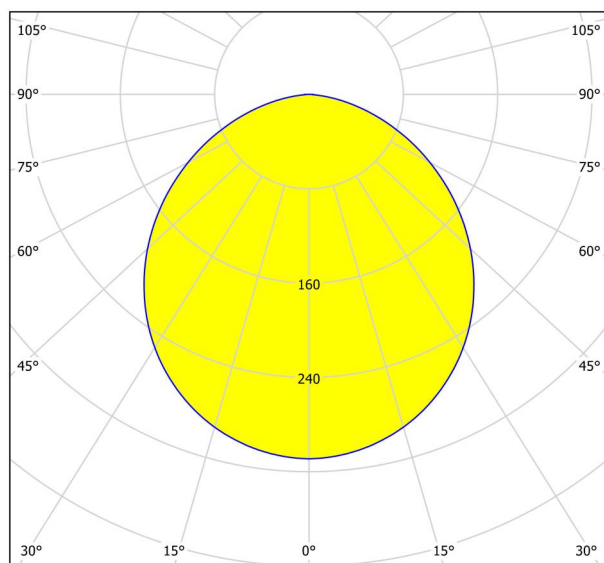

Technical Information

Protection Degree	IP44
Protection Class	2
Mains Voltage	220-240V,50/60Hz
Operation Voltage	220-240V,50/60Hz
Dimmable	No
Watt 1	11

Illuminant 1

Number of Lamp socket / Light source 1	1
Lamp socket 1	LED
Illuminant type 1	LED
Illuminant 1	Inclusive
Lumen each Lamp socket / Light source 1	1350
Kelvin 1	4000
Light colour 1	WHITE
Energy efficiency class (EEI)	E
Dimmable	No
Info changeability□light source/driver	LED + driver cannot be exchanged

1 x 11
W

1 x
1350
lm

Ø 155

IP44

cd
— C0 - C180 — C90 - C270