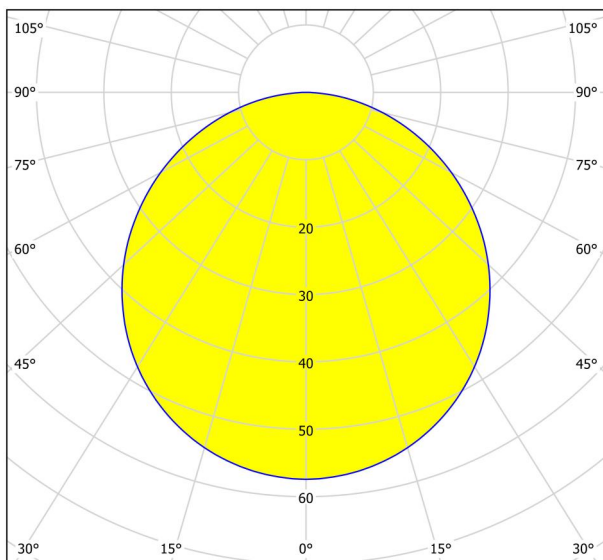

Technical Information

Protection Degree	IP44
Protection Class	2
Mains Voltage	220-240V,50/60Hz
Operation Voltage	220-240V,50/60Hz
Dimmable	No
Watt 1	2,7

Illuminant 1

Number of Lamp socket / Light source 1	1
Lamp socket 1	LED
Illuminant type 1	LED
Illuminant 1	Inclusive
Energy efficiency class (EEI)	E
Dimmable	No
Info changeability□light source/driver	LED + driver cannot be exchanged

1 x
2,7 W   Ø 75   IP44

cd
— C0 - C180   — C90 - C270

THE FUNCTIONAL GUARANTEE ONLY APPLIES TO THE USE OF THE PRODUCTS IN THE PRIVATE SECTOR AND NOT TO PRODUCTS